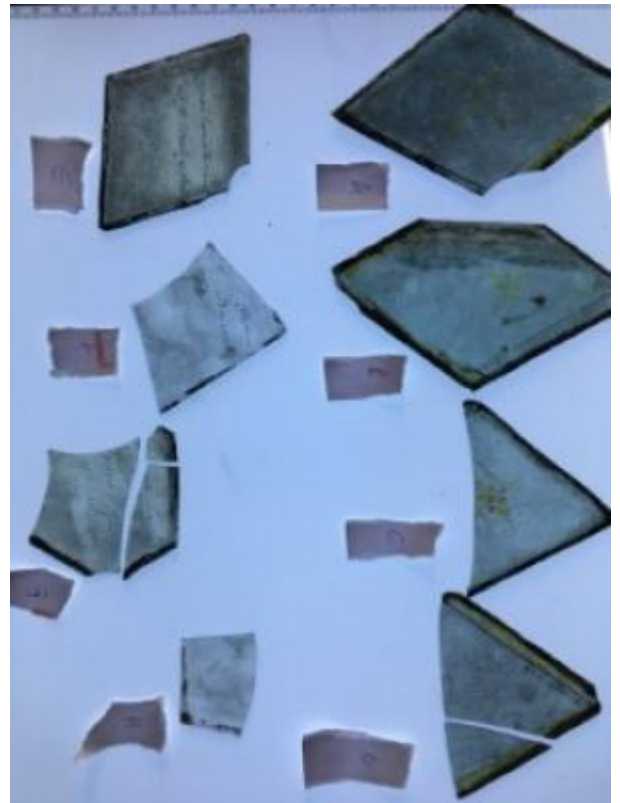

half a quarry and in two pieces

Brief description: glass quarry from the box of glass fragments from J.W. Knowles studio

plain quarry with a silver stain border

Object type: glass fragment

Number of objects: 1

Production date: 1

Production period: 15th century

Dimensions: Height: 80 mm, Width: 95 mm

Acquisition: gift 12.2018

Acquisition source: Murray, J.

This item is not currently on display and can only be viewed by prior arrangement

Accession number: ELYGM:2018.4.16d

Permalink: <https://stainedglassmuseum.com/object/ELYGM:2018.4.16d>

Related objects

[ELYGM:2018.4.1](#)

[ELYGM:2018.4.2](#)

[ELYGM:2018.4.3](#)

[ELYGM:2018.4.4](#)

[ELYGM:2018.4.5](#)