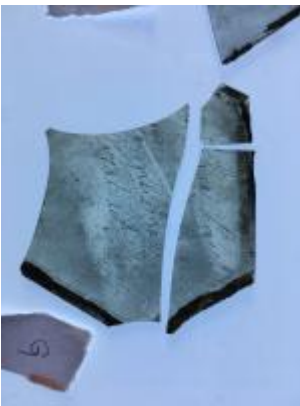

[ELYGM:2018.4.16g](#)

[ELYGM:2018.4.16h](#)