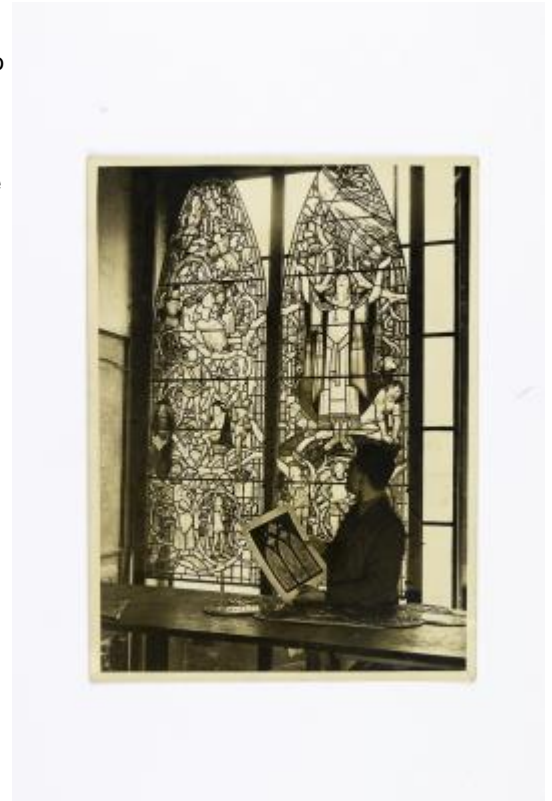

Object type: photograph

Number of objects: 1

Production date: 1

Production period: 20th century

Designer: Christopher Webb

Dimensions: Height: 195 mm, Width: 141 mm

Original location: Southwark Cathedral, London, England

Acquisition: gift 13.3.2024

Acquisition source:

This item is not currently on display and can only be viewed by prior arrangement

Accession number: ELYGM:2024.16.44b

Permalink: <https://stainedglassmuseum.com/object/ELYGM:2024.16.44b>