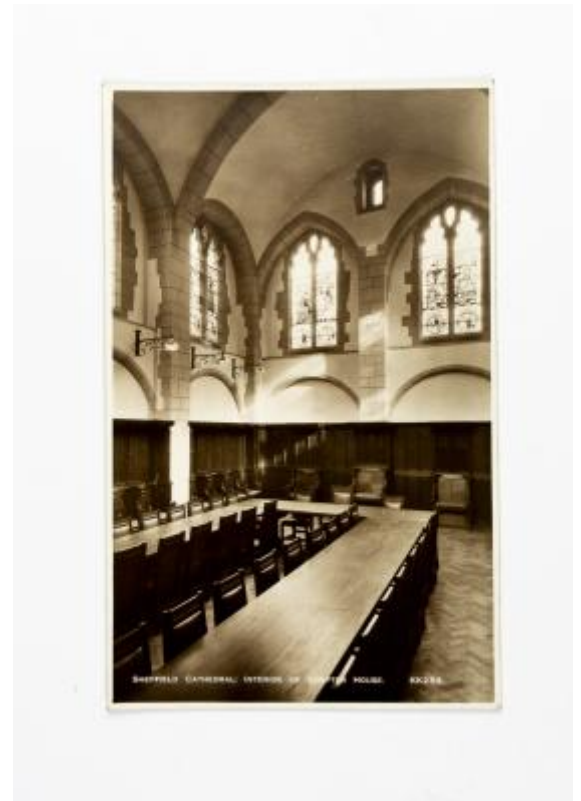

Brief description: Black and white photo postcard of the interior of Sheffield Cathedral Chapter House showing windows designed by Christopher Webb

A photo postcard showing the interior of Chapter House and windows designed by Christopher Webb. Webb (1886–1966), an English stained glass designer based in St Albans, Hertfordshire. He studied at the Slade School of Art and was then articulated to Sir Ninian Comper. During his active career from 1920 to 1964 he produced over 400 windows with a distinctive character and style.

Object type: postcard

Number of objects: 1

Production date: 1

Production period: 20th century

Designer: Christopher Webb

Dimensions: Height: 87 mm, Width: 140 mm

Original location: Sheffield Cathedral, Sheffield, Yorkshire, England

Acquisition: gift 13.3.2024

Acquisition source:

This item is not currently on display and can only be viewed by prior arrangement

Accession number: ELYGM:2024.16.144

Permalink: <https://stainedglassmuseum.com/object/ELYGM:2024.16.144>