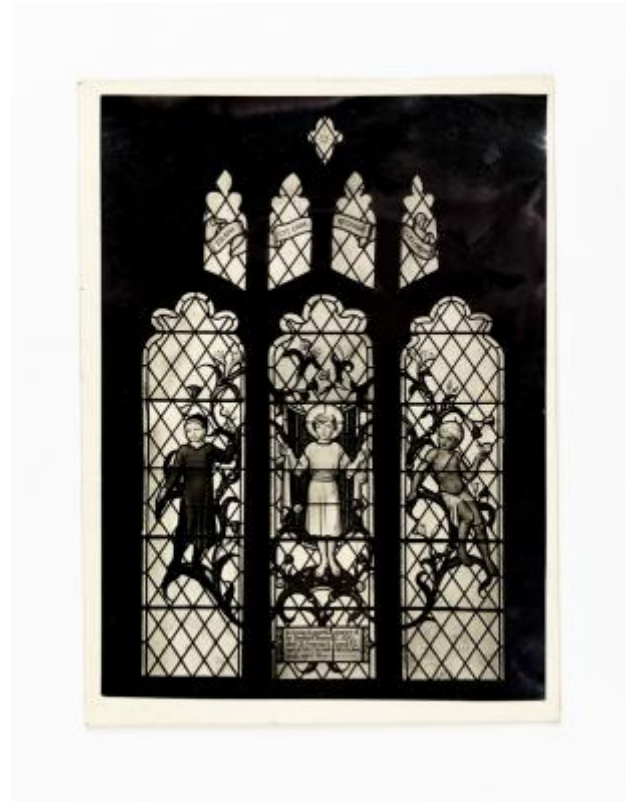

**Brief description:** Black and white photograph of a stained glass window depicting Christ as a child alongside a Chinese boy and an Indian boy

The photograph is of a 3 light window depicting Christ as a boy alongside a young Chinese boy and a young Indian boy. The window was designed by Christopher Webb (1886–1966), an English stained glass designer based in St Albans, Hertfordshire. He studied at the Slade School of Art and was then articulated to Sir Ninian Comper. During his active career from 1920 to 1964 he produced over 400 windows with a distinctive character and style.

**Object type:** photograph

**Number of objects:** 1

**Production date:** 1

**Production period:** 20th century

**Designer:** Christopher Webb

**Dimensions:** Height: 165 mm, Width: 122 mm

**Inscription:** In loving and grateful memory of Frederick Bourne C. M. G. died 23 Aug 1940 aged 82 and of Alice his wife died 25 June 1945 aged 76

**Permalink:** <https://stainedglassmuseum.com/object/ELYGM:2024.16.128>