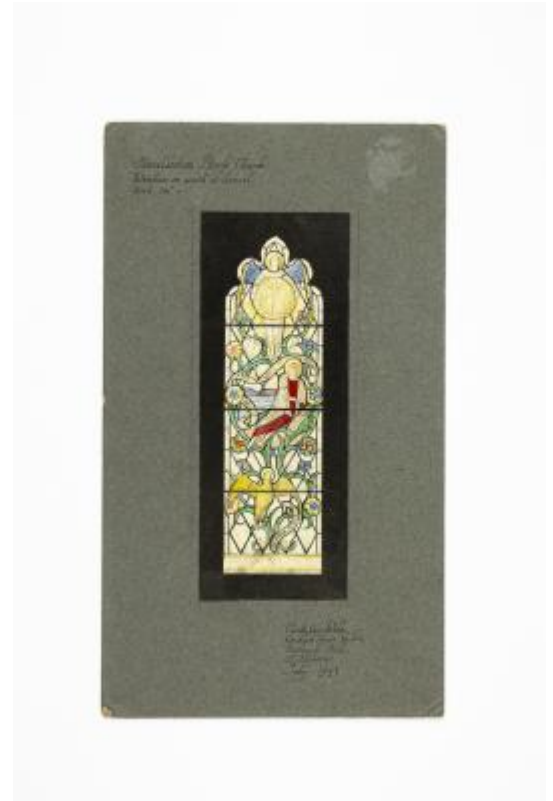

Brief description: Design for a single light stained glass window depicting an angel and St John

Proposed design for the window on south of chancel depicting an angel, St John and an eagle surrounded by floral banners. The window is set against a quarry background. This design was created by Christopher Webb (1886–1966), an English stained glass designer based in St Albans, Hertfordshire. He studied at the Slade School of Art and was then articulated to Sir Ninian Comper. During his active career from 1920 to 1964 he produced over 400 windows with a distinctive character and style.

Object type: design

Number of objects: 1

Production date: 7.1943

Production period: 20th century

Designer: Christopher Webb

Dimensions: Height: 157 mm, Width: 272 mm

Original location: Hambledon Parish Church, Hambledon, Surrey, England

Acquisition: gift 13.3.2024

Acquisition source:

This item is not currently on display and can only be viewed by prior arrangement

Accession number: ELYGM:2024.14.73

Permalink: <https://stainedglassmuseum.com/object/ELYGM:2024.14.73>