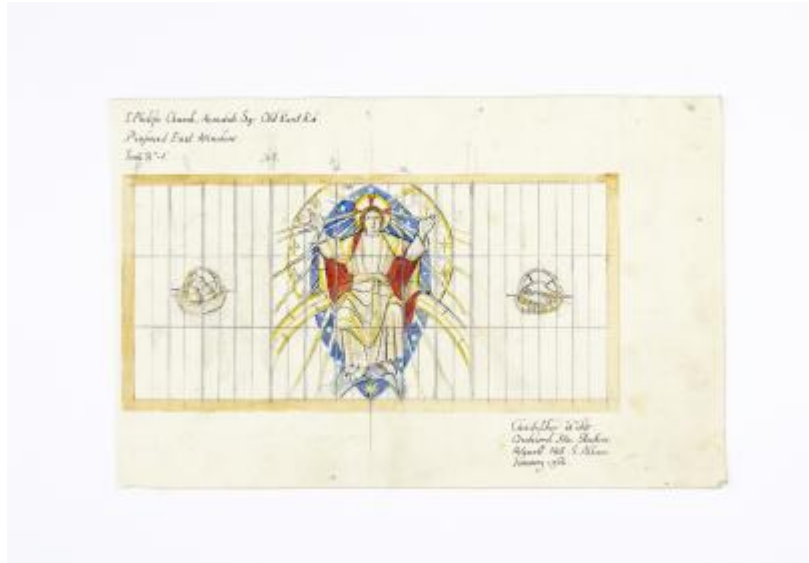

Brief description: Design for a 3 light stained glass window depicting Christ in Majesty

Proposed design for the east window depicting Christ in Majesty in the centre light, alongside two small motifs of bread and fishes. The window is set against a rectangular quarry background. This design was created by Christopher Webb (1886–1966), an English stained glass designer based in St Albans, Hertfordshire. He studied at the Slade School of Art and was then articled to Sir Ninian Comper. During his active career from 1920 to 1964 he produced over 400 windows with a distinctive character and style.

Object type: design

Number of objects: 1

Production date: 1.1962

Production period: 20th century

Designer: Christopher Webb

Dimensions: Height: 279 mm, Width: 180 mm

Original location: St Philip's Church, Avondale Square, Old Kent Road, Camberwell, London, England

Acquisition: gift 13.3.2024

Acquisition source:

This item is not currently on display and can only be viewed by prior arrangement

Accession number: ELYGM:2024.14.72

Permalink:

<https://stainedglassmuseum.com/object/ELYGM:2024.14.72>

Related objects

[ELYGM:2024.14.1](#)

[ELYGM:2024.14.2](#)