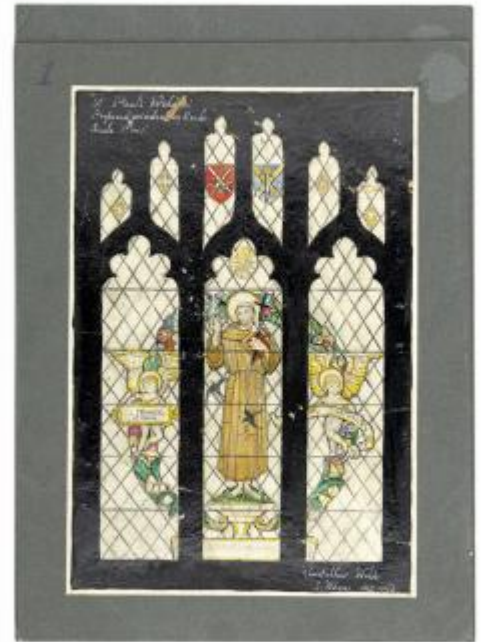

Brief description: Design for a 3 light stained glass window depicting St Francis

Proposed design for a window in the south side depicting St Francis with holding a book, surrounded by floral banners, birds and 2 angels. There are heraldic crests in the tracery and the window is set against a quarry background. This design was created by Christopher Webb (1886–1966), an English stained glass designer based in St Albans, Hertfordshire. He studied at the Slade School of Art and was then articled to Sir Ninian Comper. During his active career from 1920 to 1964 he produced over 400 windows with a distinctive character and style.

Object type: design

Number of objects: 1

Production date: 10.1962

Production period: 20th century

Designer: Christopher Webb

Dimensions: Height: 210 mm, Width: 274 mm

Original location: St Paul's Church, Walden, Herefordshire, England

Acquisition: gift 13.3.2024

Acquisition source:

This item is not currently on display and can only be viewed by prior arrangement

Accession number: ELYGM:2024.14.71

Permalink: <https://stainedglassmuseum.com/object/ELYGM:2024.14.71>