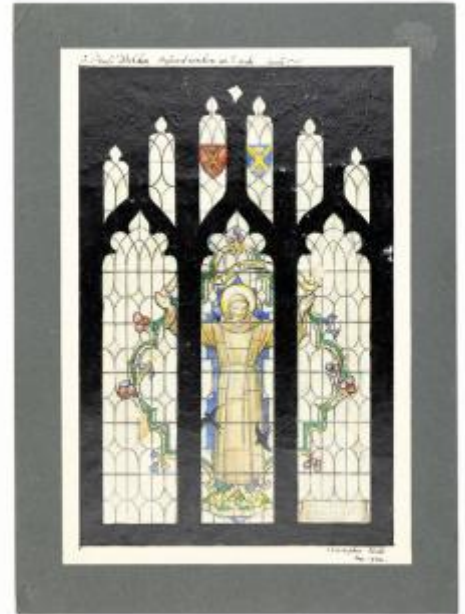

Brief description: Design for a 3 light stained glass window depicting St Francis

Proposed design for a window in the south side depicting St Francis with his arms raised, surrounded by floral banners and birds. There are heraldic crests in the tracery and the window is set against a quarry background. This design was created by Christopher Webb (1886–1966), an English stained glass designer based in St Albans, Hertfordshire. He studied at the Slade School of Art and was then articulated to Sir Ninian Comper. During his active career from 1920 to 1964 he produced over 400 windows with a distinctive character and style.

Object type: design

Number of objects: 1

Production date: 8.1962

Production period: 20th century

Designer: Christopher Webb

Dimensions: Height: 211 mm, Width: 292 mm

Original location: St Paul's Church, Walden, Herefordshire, England

Acquisition: gift 13.3.2024

Acquisition source:

This item is not currently on display and can only be viewed by prior arrangement

Accession number: ELYGM:2024.14.70

Permalink: <https://stainedglassmuseum.com/object/ELYGM:2024.14.70>