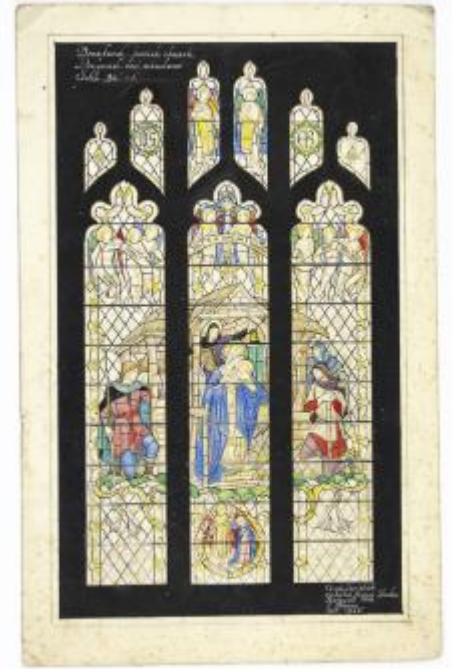

Brief description: Design for a 3 light stained glass window depicting the nativity

Proposed design for the east window depicting the nativity with angels holding a banner. More angels are shown in the tracery. The window is set against a quarry background. This design was created by Christopher Webb (1886–1966), an English stained glass designer based in St Albans, Hertfordshire. He studied at the Slade School of Art and was then articled to Sir Ninian Comper. During his active career from 1920 to 1964 he produced over 400 windows with a distinctive character and style.

Object type: design

Number of objects: 1

Production date: 10.1945

Production period: 20th century

Designer: Christopher Webb

Dimensions: Height: 200 mm, Width: 317 mm

Original location: Droxford Parish Church, Droxford, Hampshire, England

Acquisition: gift 13.3.2024

Acquisition source:

This item is not currently on display and can only be viewed by prior arrangement

Accession number: ELYGM:2024.14.65

Permalink: <https://stainedglassmuseum.com/object/ELYGM:2024.14.65>