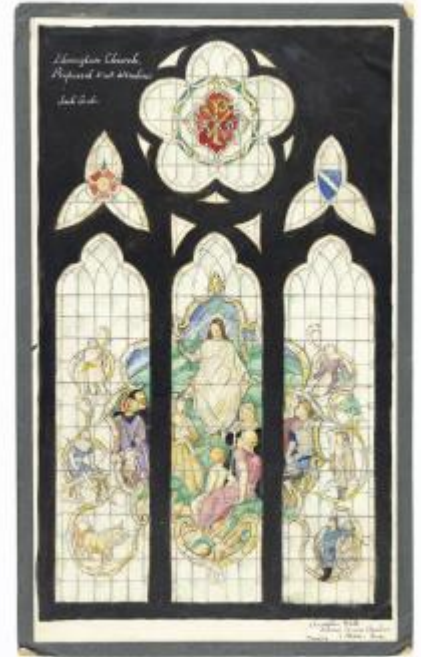

Brief description: Design for a 3 light stained glass window depicting Christ teaching

Proposed design for the east window depicting Christ teaching to a group of 9 people. In the outer lights, there are 6 vignettes of people carrying out traditional scenes like hunting, fishing, farming and the carpenters shop. This design was created by Christopher Webb (1886–1966), an English stained glass designer based in St Albans, Hertfordshire. He studied at the Slade School of Art and was then articulated to Sir Ninian Comper. During his active career from 1920 to 1964 he produced over 400 windows with a distinctive character and style.

Object type: design

Number of objects: 1

Production date: 3.1964

Production period: 20th century

Designer: Christopher Webb

Dimensions: Height: 239 mm, Width: 393 mm

Original location: Ebrington Church, Ebrington, Gloucestershire, England

Acquisition: gift 13.3.2024

Acquisition source:

This item is not currently on display and can only be viewed by prior arrangement

Accession number: ELYGM:2024.14.63

Permalink: <https://stainedglassmuseum.com/object/ELYGM:2024.14.63>