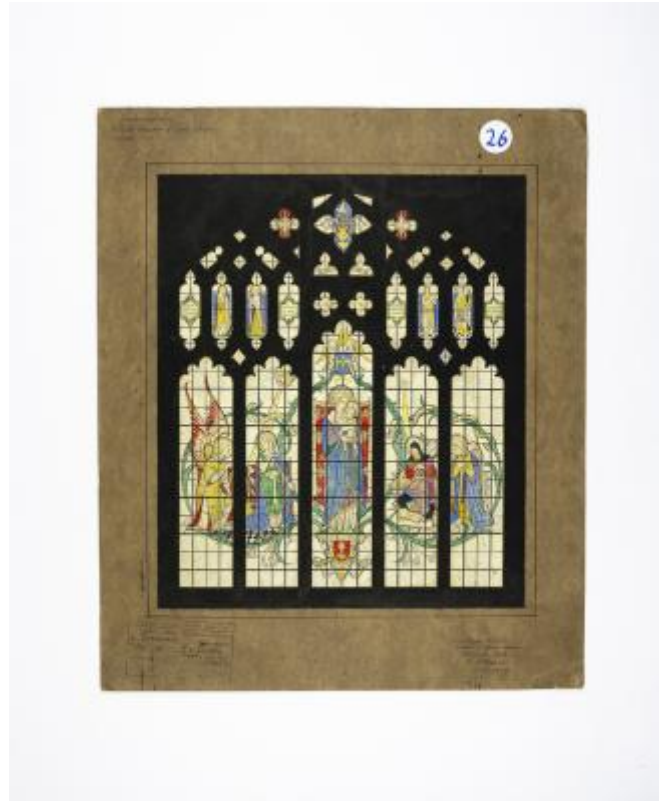

Brief description: Design for a 5 light stained glass window depicting the Virgin Mary and child

Proposed design for a the east window of the Lady Chapel depicting scenes from the Annunciation in the two left lights, the Virgin Mary and child in the centre light and the nativity in the two right hand lights. Various saints and inscriptions in the tracery. Design stamped with the Salisbury Diocesan Advisory Committee approved stamp, 7 December 1934. On the reverse of the design, there is a note in Webb's hand reading '£350 excluding fixing'. This design was created by Christopher Webb (1886–1966), an English stained glass designer based in St Albans, Hertfordshire. He studied at the Slade School of Art and was then articulated to Sir Ninian Comper. During his active career from 1920 to 1964 he produced over 400 windows with a distinctive character and style.

Object type: design

Number of objects: 1

Production date: 7.1934

Production period: 20th century

Designer: Christopher Webb

Dimensions: Height: 359 mm, Width: 428 mm

Original location: Sherborne Abbey, Sherborne, Dorset, England

Acquisition: gift 13.3.2024

Acquisition source:

This item is not currently on display and can only be viewed by prior arrangement

Accession number: ELYGM:2024.14.57

Permalink: <https://stainedglassmuseum.com/object/ELYGM:2024.14.57>

Related objects

[ELYGM:2024.14.1](#)

[ELYGM:2024.14.2](#)