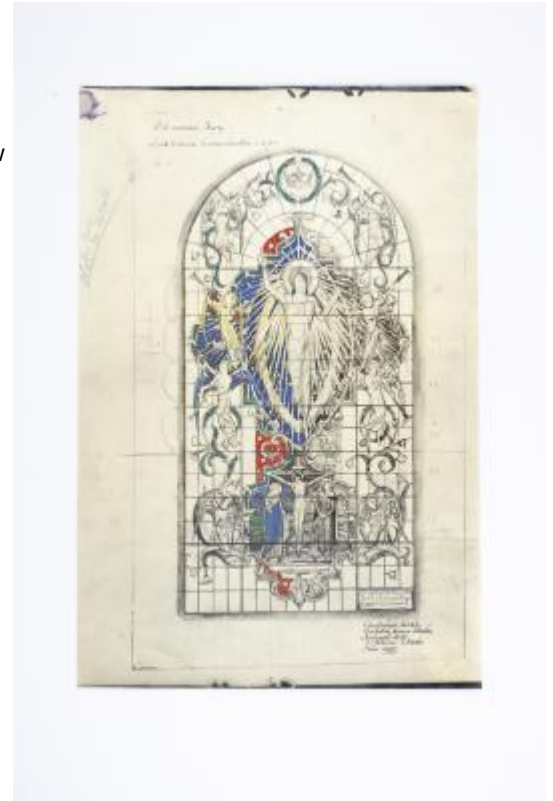

Brief description: Design for a single light stained glass window depicting the Ascension

Incomplete pencil and watercolour design in preparation for the proposed East window of the Commonwealth chapel depicting the Ascension. Christ is set against a quarry background with angels and scrolls. A scene from the crucifixion is below. This design was created by Christopher Webb (1886–1966), an English stained glass designer based in St Albans, Hertfordshire. He studied at the Slade School of Art and was then articulated to Sir Ninian Comper. During his active career from 1920 to 1964 he produced over 400 windows with a distinctive character and style.

Object type: design

Number of objects: 1

Production date: 11.1955

Production period: 20th century

Designer: Christopher Webb

Dimensions: Height: 240 mm, Width: 366 mm

Original location: St Lawrence Jewry, City of London, London, England

Acquisition: gift 13.3.2024

Acquisition source:

This item is not currently on display and can only be viewed by prior arrangement

Accession number: ELYGM:2024.14.24

Permalink: <https://stainedglassmuseum.com/object/ELYGM:2024.14.24>