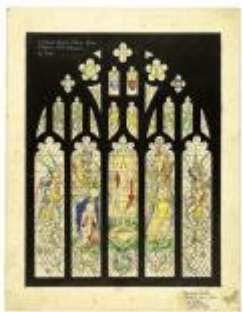

[ELYGM:2024.14.167](#)