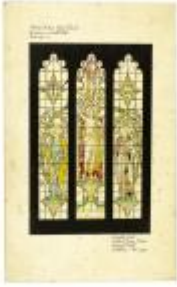

[ELYGM:2024.14.153](#)