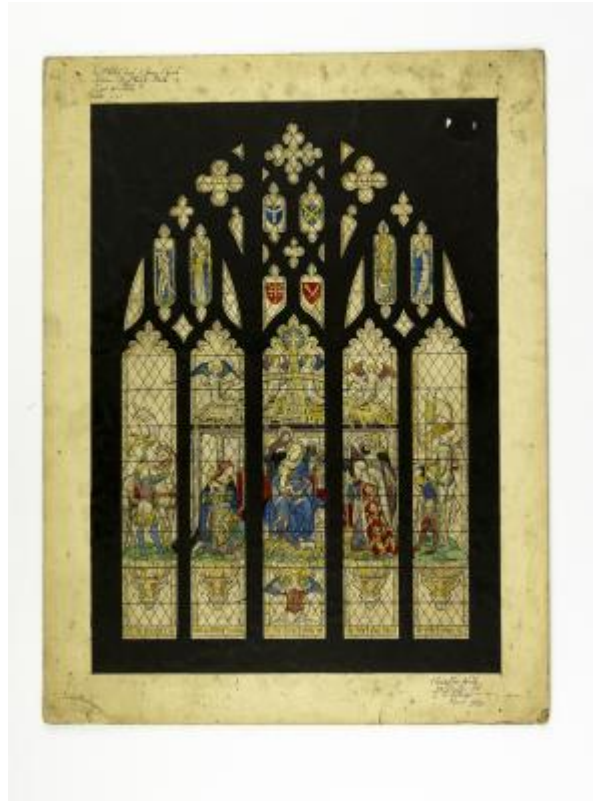

Brief description: Design for a 5 light stained glass window depicting the nativity

Proposed design for the 5 light East window depicting the nativity with the Magi. Mary, Joseph and the Christ child are depicted in the centre light with angels above and below. The Magi are depicted in the two left and two right lights. The window has a clear diamond quarry background and the tracery includes angels and 4 heraldic shields. An inscription runs along the bottom of each of the 5 lights. This design was created by Christopher Webb (1886–1966), an English stained glass designer based in St Albans, Hertfordshire. He studied at the Slade School of Art and was then articulated to Sir Ninian Comper. During his active career from 1920 to 1964 he produced over 400 windows with a distinctive character and style.

Object type: design

Number of objects: 1

Production date: 3.1929

Production period: 20th century

Designer: Christopher Webb

Dimensions: Height: 351 mm, Width: 310 mm

Original location: St Philip and St James Church, Norton St Philip, Bath, Somerset, England

Acquisition: gift 13.3.2024

Acquisition source:

This item is not currently on display and can only be viewed by prior arrangement

Accession number: ELYGM:2024.14.189

Permalink: <https://stainedglassmuseum.com/object/ELYGM:2024.14.189>