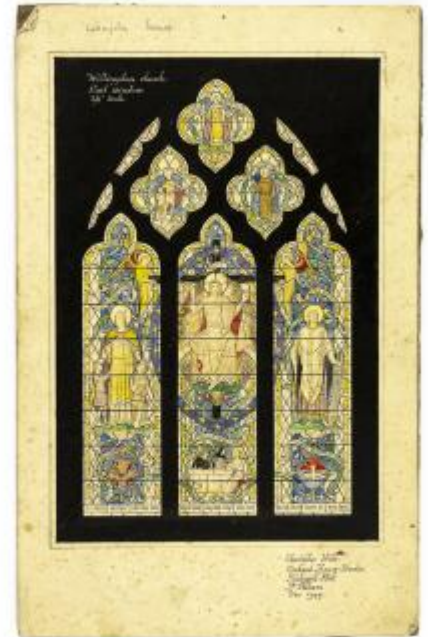

Brief description: Design for a 3 light stained glass window depicting Christ in glory with St Richard of Chichester and St Wilfrid

Proposed design for the east window depicting Christ in glory in the centre light with a scene of him breaking bread below. St Richard of Chichester is depicted in the left hand light with two children and St Wilfrid in the right hand light. Both have angels above as well as in the tracery. This design was created by Christopher Webb (1886–1966), an English stained glass designer based in St Albans, Hertfordshire. He studied at the Slade School of Art and was then articulated to Sir Ninian Comper. During his active career from 1920 to 1964 he produced over 400 windows with a distinctive character and style.

Object type: design

Number of objects: 1

Production date: 12.1944

Production period: 20th century

Designer: Christopher Webb

Dimensions: Height: 217 mm, Width: 340 mm

Original location: Willingdon Church, Willingdon, Sussex, England

Acquisition: gift 13.3.2024

Acquisition source:

This item is not currently on display and can only be viewed by prior arrangement

Accession number: ELYGM:2024.14.174

Permalink: <https://stainedglassmuseum.com/object/ELYGM:2024.14.174>