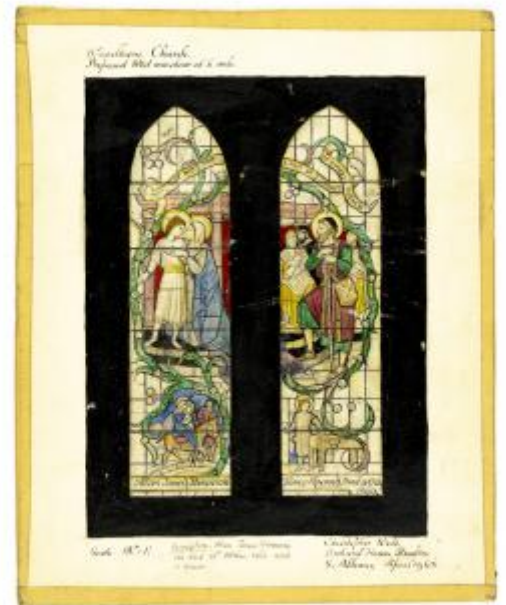

Brief description: Design for a 2 light stained glass window depicting scenes from the life of Jesus

Proposed design for the west window of the south aisle depicting Christ in the temple enclosed within a wreath design with banner. At the bottom of the left light is a nativity scene and in the bottom of the right hand light shows Christ in the carpenters shop. The window has a plain rectangular quarry background with a dedication at the bottom to a boy who died aged 11. This design was created by Christopher Webb (1886–1966), an English stained glass designer based in St Albans, Hertfordshire. He studied at the Slade School of Art and was then articled to Sir Ninian Comper. During his active career from 1920 to 1964 he produced over 400 windows with a distinctive character and style.

Object type: design

Number of objects: 1

Production date: 4.1962

Production period: 20th century

Designer: Christopher Webb

Dimensions: Height: 220 mm, Width: 272 mm

Original location: Woodham Church, Woodham, Surrey, England

Acquisition: gift 13.3.2024

Acquisition source:

This item is not currently on display and can only be viewed by prior arrangement

Accession number: ELYGM:2024.14.173

Permalink: <https://stainedglassmuseum.com/object/ELYGM:2024.14.173>