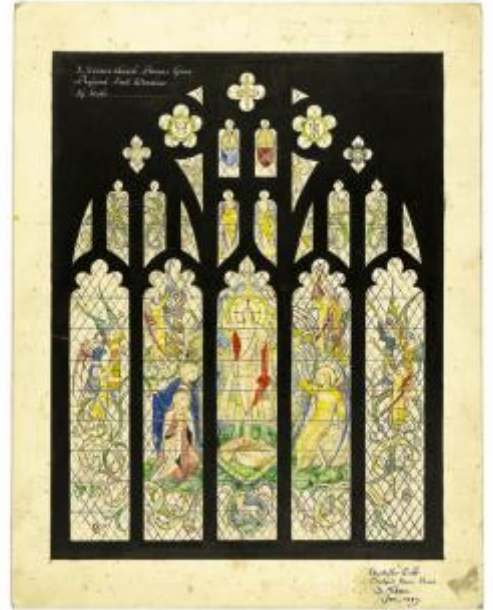

Brief description: Design for a 5 light stained glass window depicting a risen Christ with angels and Maries

Proposed design for the east window depicting a risen Christ in the centre light. In the centre left and right lights, 3 women are depicted and trumpeting angels fill the furthest left and right lights. The window is set against a quarry background with an inscription and heraldry and angels in the tracery. This design was created by Christopher Webb (1886–1966), an English stained glass designer based in St Albans, Hertfordshire. He studied at the Slade School of Art and was then articulated to Sir Ninian Comper. During his active career from 1920 to 1964 he produced over 400 windows with a distinctive character and style.

Object type: design

Number of objects: 1

Production date: 1.1949

Production period: 20th century

Designer: Christopher Webb

Dimensions: Height: 305 mm, Width: 391 mm

Original location: St Dionis Church, Parsons Green, Fulham, London, England

Acquisition: gift 13.3.2024

Acquisition source:

This item is not currently on display and can only be viewed by prior arrangement

Accession number: ELYGM:2024.14.167

Permalink: <https://stainedglassmuseum.com/object/ELYGM:2024.14.167>