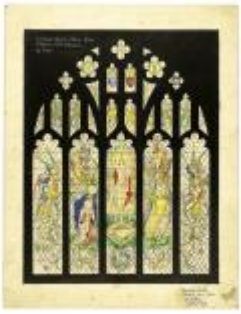

[ELYGM:2024.14.168](#)