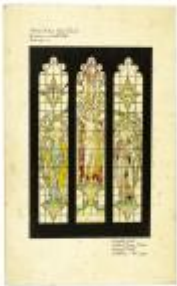

[ELYGM:2024.14.154](#)