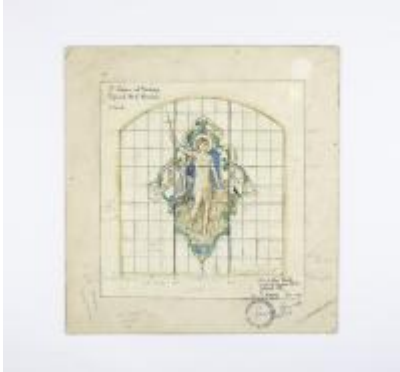

[ELYGM:2024.14.14](#)

[ELYGM:2024.14.15](#)