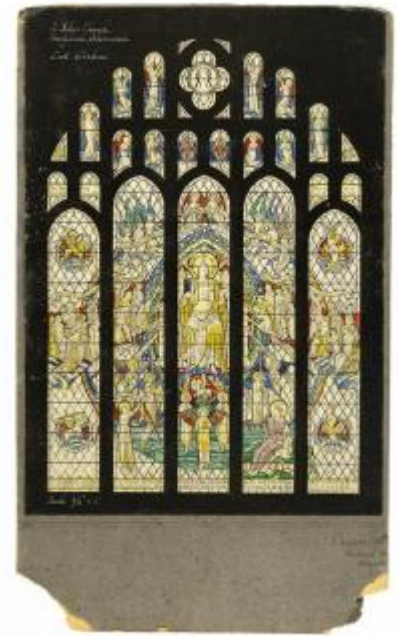

Brief description: Design for a 5 light stained glass window depicting Christ in Majesty and St John's vision of heaven.

Proposed design for the east window depicting Christ in Majesty in the centre light with St John's vision of heaven below. The outer lights are filled with angels and saints. A rainbow encircles the main design, with the rest set against a diamond quarry background. . This design was created by Christopher Webb (1886–1966), an English stained glass designer based in St Albans, Hertfordshire. He studied at the Slade School of Art and was then articled to Sir Ninian Comper. During his active career from 1920 to 1964 he produced over 400 windows with a distinctive character and style.

Object type: design

Number of objects: 1

Production date: 1

Production period: 20th century

Designer: Christopher Webb

Dimensions: Height: 233 mm, Width: 391 mm

Original location: St John's Church, Sandylands, Morecambe, Lancashire, England

Acquisition: gift 13.3.2024

Acquisition source:

This item is not currently on display and can only be viewed by prior arrangement

Accession number: ELYGM:2024.14.165

Permalink: <https://stainedglassmuseum.com/object/ELYGM:2024.14.165>