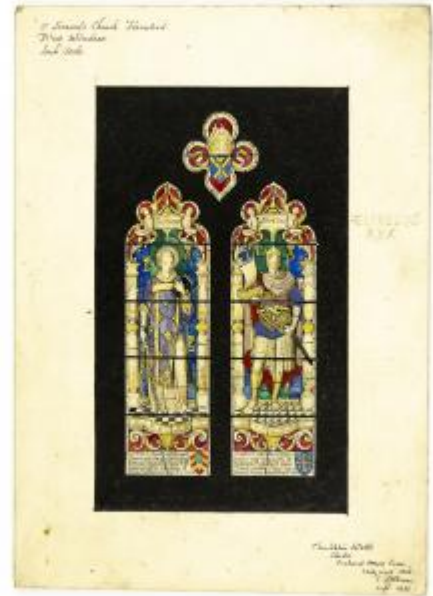

Brief description: Design for a 3 light stained glass window depicting St Leonard and King Arthur

Proposed design for the west window depicting St Leonard in the left hand light and King Arthur in the right hand light. There is a heraldic crest and inscription at the bottom of each light. The single tracery light contains a heraldic crest and a Bishops mitre. This design was created by Christopher Webb (1886–1966), an English stained glass designer based in St Albans, Hertfordshire. He studied at the Slade School of Art and was then articulated to Sir Ninian Comper. During his active career from 1920 to 1964 he produced over 400 windows with a distinctive character and style.

Object type: design

Number of objects: 1

Production date: 9.1931

Production period: 20th century

Designer: Christopher Webb

Dimensions: Height: 195 mm, Width: 274 mm

Original location: St Leonard's Church, Flamstead, Hertfordshire, England

Acquisition: gift 13.3.2024

Acquisition source:

This item is not currently on display and can only be viewed by prior arrangement

Accession number: ELYGM:2024.14.158

Permalink: <https://stainedglassmuseum.com/object/ELYGM:2024.14.158>