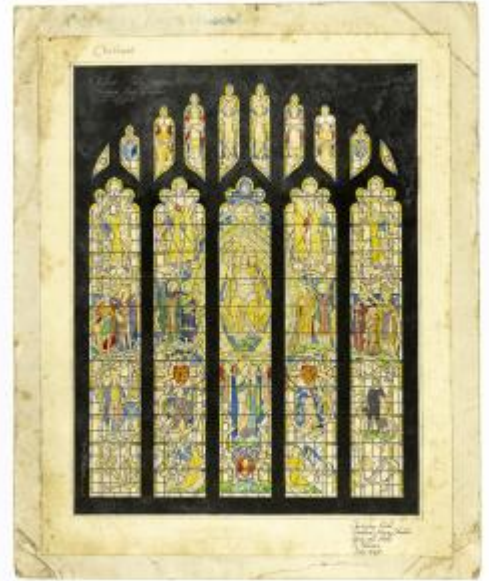

Brief description: Design for a 5 light stained glass window depicting Christ in Glory

Proposed design for the west window depicting Christ in Glory in the central light. The other lights include angels and saints, heraldic shields and banner inscriptions. Further angels are seen in the 10 tracery lights. This design was created by Christopher Webb (1886–1966), an English stained glass designer based in St Albans, Hertfordshire. He studied at the Slade School of Art and was then articled to Sir Ninian Comper. During his active career from 1920 to 1964 he produced over 400 windows with a distinctive character and style.

Object type: design

Number of objects: 1

Production date: 7.1945

Production period: 20th century

Designer: Christopher Webb

Dimensions: Height: 325 mm, Width: 401 mm

Original location: Cheshunt Parish Church, Cheshunt, Hertfordshire, England

Acquisition: gift 13.3.2024

Acquisition source:

This item is not currently on display and can only be viewed by prior arrangement

Accession number: ELYGM:2024.14.155

Permalink: <https://stainedglassmuseum.com/object/ELYGM:2024.14.155>