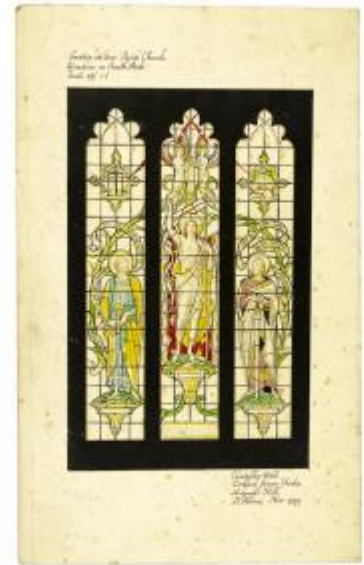

Brief description: Design for a 3 light stained glass window depicting a Risen Christ with St Peter and St Paul

Proposed design for the west window of the south aisle depicting St Peter in the left light, a risen Christ in the centre light and St Paul in the right hand light. Each is stood on a plinth and surrounded by a palm leaf and a banner scroll. 2 angels hold Christ's crown above him in the centre light. The window has a rectangular quarry background. This design was created by Christopher Webb (1886–1966), an English stained glass designer based in St Albans, Hertfordshire. He studied at the Slade School of Art and was then articled to Sir Ninian Comper. During his active career from 1920 to 1964 he produced over 400 windows with a distinctive character and style.

Object type: design

Number of objects: 1

Production date: 11.1947

Production period: 20th century

Designer: Christopher Webb

Dimensions: Height: 178 mm, Width: 287 mm

Original location: Frinton on Sea Parish Church, Frinton on Sea, Essex, England

Acquisition: gift 13.3.2024

Acquisition source:

This item is not currently on display and can only be viewed by prior arrangement

Accession number: ELYGM:2024.14.153

Permalink: <https://stainedglassmuseum.com/object/ELYGM:2024.14.153>