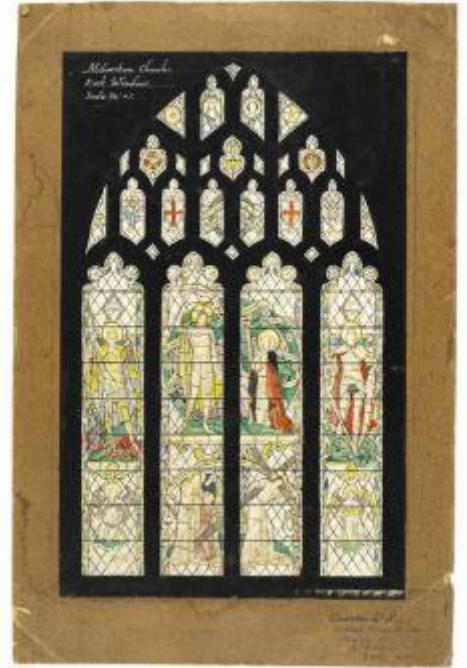

Brief description: Design for a 4 light stained glass window depicting the resurrection

Proposed design for the window on the south side depicting the Resurrection in the centre lights and St Michael in the left hand light with an angel below. St George is shown in the right hand light with an angel below. The tracery is filled with heraldry and symbols. The window has a quarry background. On the reverse is a handwritten note reading 'faculty recommended 11 May 1948'. This design was created by Christopher Webb (1886–1966), an English stained glass designer based in St Albans, Hertfordshire. He studied at the Slade School of Art and was then articled to Sir Ninian Comper. During his active career from 1920 to 1964 he produced over 400 windows with a distinctive character and style.

Object type: design

Number of objects: 1

Production date: 5.1948

Production period: 20th century

Designer: Christopher Webb

Dimensions: Height: 238 mm, Width: 357 mm

Original location: Milverton Church, Milverton, Somerset, England

Acquisition: gift 13.3.2024

Acquisition source:

This item is not currently on display and can only be viewed by prior arrangement

Accession number: ELYGM:2024.14.139

Permalink: <https://stainedglassmuseum.com/object/ELYGM:2024.14.139>