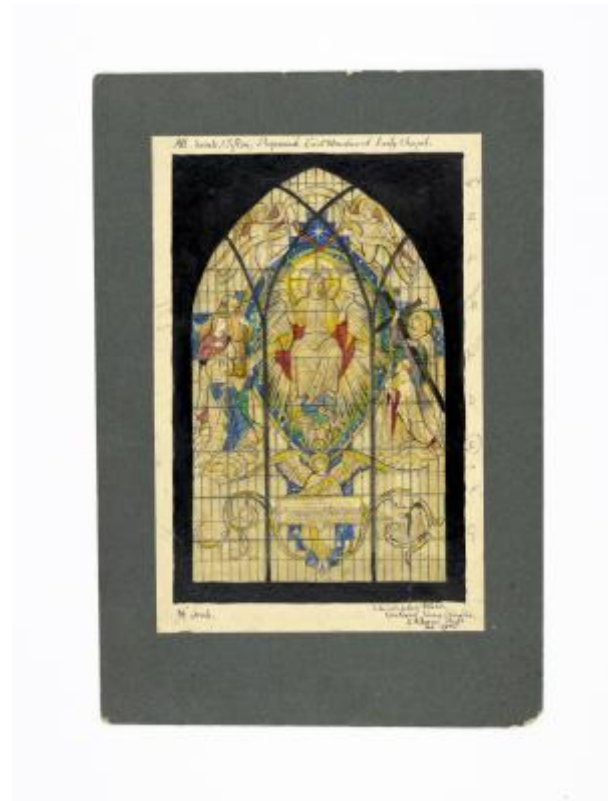

Brief description: Design for a single light stained glass window depicting Christ in Glory

Proposed design for the East window. Window is shown as 1 light in 3 sections with tracery. In the centre of the design is Christ in Glory, he is surrounded by saints in the outer panels and angels above and below. The window has a quarry background. A note on the reverse reads 'the last window. Painted by Rymon. Completed January 1967. This design was created by Christopher Webb (1886–1966), an English stained glass designer based in St Albans, Hertfordshire. He studied at the Slade School of Art and was then articled to Sir Ninian Comper. During his active career from 1920 to 1964 he produced over 400 windows with a distinctive character and style.

Object type: design

Number of objects: 1

Production date: 2.1965

Production period: 20th century

Designer: Christopher Webb

Dimensions: Height: 201 mm, Width: 296 mm

Original location: All Saints, Clifton, Bristol, Somerset, England

Acquisition: gift 13.3.2024

Acquisition source:

This item is not currently on display and can only be viewed by prior arrangement

Accession number: ELYGM:2024.14.137

Permalink: <https://stainedglassmuseum.com/object/ELYGM:2024.14.137>