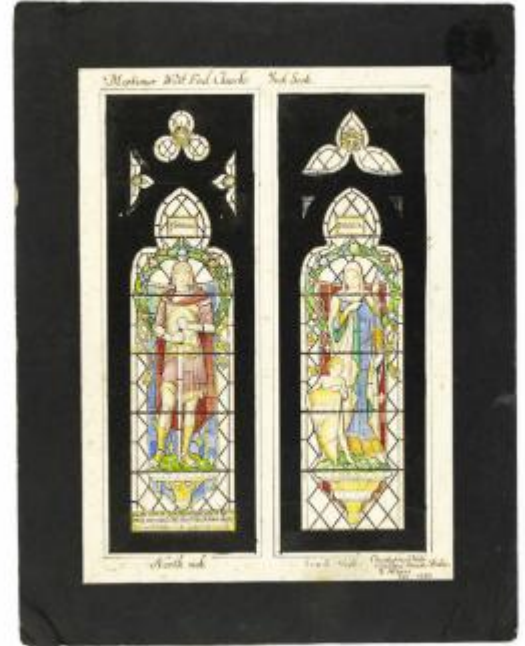

Brief description: Design for a 3 light stained glass window depicting the allegorical figures of Fortitude and Patience

Proposed design for the north and south side window depicting in the left hand light for the north side, the allegorical figure, Fortitude; the right light for the south side, shows the allegorical figure of Patience. Both are surrounded by a floral wreath against a quarry background. This design was created by Christopher Webb (1886–1966), an English stained glass designer based in St Albans, Hertfordshire. He studied at the Slade School of Art and was then articulated to Sir Ninian Comper. During his active career from 1920 to 1964 he produced over 400 windows with a distinctive character and style.

Object type: design

Number of objects: 1

Production date: 9.1950

Production period: 20th century

Designer: Christopher Webb

Dimensions: Height: 216 mm, Width: 277 mm

Original location: Mortimer West End Church, Reading, Hampshire England

Acquisition: gift 13.3.2024

Acquisition source:

This item is not currently on display and can only be viewed by prior arrangement

Accession number: ELYGM:2024.14.122

Permalink: <https://stainedglassmuseum.com/object/ELYGM:2024.14.122>