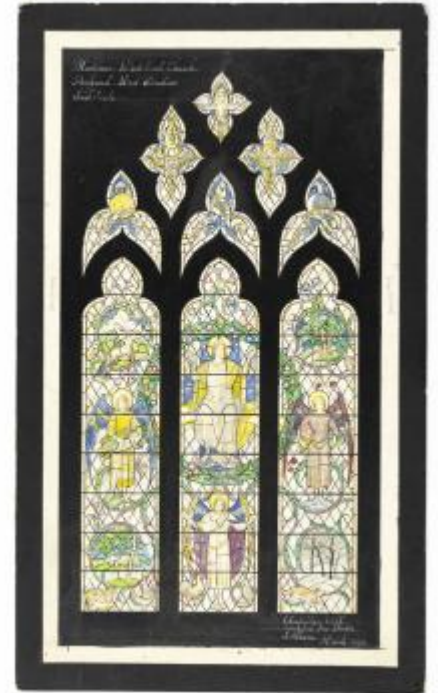

Brief description: Design for a 3 light stained glass window depicting Christ in glory

Proposed design for the west window depicting Christ in glory in the centre light with angels. In the left and right lancets are roundels depicting the seasons. Spring and summer in the left, autumn and winter in the right. Various animals can be seen including a squirrel, fox, owl, rooster, hare, lambs, cows and an otter. This design was created by Christopher Webb (1886–1966), an English stained glass designer based in St Albans, Hertfordshire. He studied at the Slade School of Art and was then articled to Sir Ninian Comper. During his active career from 1920 to 1964 he produced over 400 windows with a distinctive character and style.

Object type: design

Number of objects: 1

Production date: 3.1950

Production period: 20th century

Designer: Christopher Webb

Dimensions: Height: 265 mm, Width: 402 mm

Original location: Mortimer West End Church, Reading, Hampshire England

Acquisition: gift 13.3.2024

Acquisition source:

This item is not currently on display and can only be viewed by prior arrangement

Accession number: ELYGM:2024.14.121

Permalink: <https://stainedglassmuseum.com/object/ELYGM:2024.14.121>