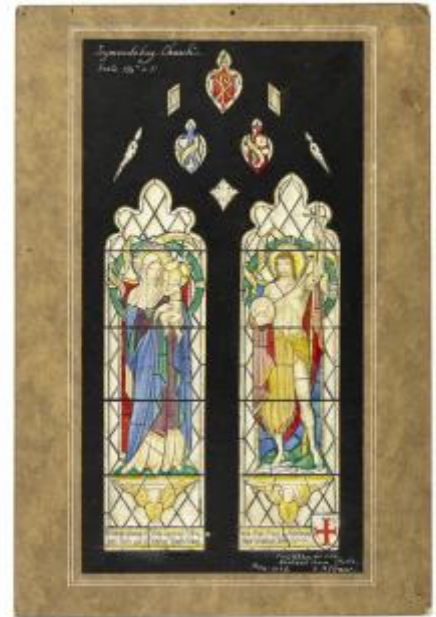

Brief description: Design for a 2 light stained glass window depicting the Virgin Mary and child and St John the Baptist

Proposed design for the window depicting Mary holding Christ as an infant in the left light, and St John the Baptist in the right hand light. Both have a wreath behind their heads, wrapped in a banner. 8 small tracery lights at the top. This design was created by Christopher Webb (1886–1966), an English stained glass designer based in St Albans, Hertfordshire. He studied at the Slade School of Art and was then articulated to Sir Ninian Comper. During his active career from 1920 to 1964 he produced over 400 windows with a distinctive character and style.

Object type: design

Number of objects: 1

Production date: 5.1936

Production period: 20th century

Designer: Christopher Webb

Dimensions: Height: 188 mm, Width: 277 mm

Original location: Symonds Church, Symondsburry, Dorset, England

Acquisition: gift 13.3.2024

Acquisition source:

This item is not currently on display and can only be viewed by prior arrangement

Accession number: ELYGM:2024.14.117

Permalink: <https://stainedglassmuseum.com/object/ELYGM:2024.14.117>