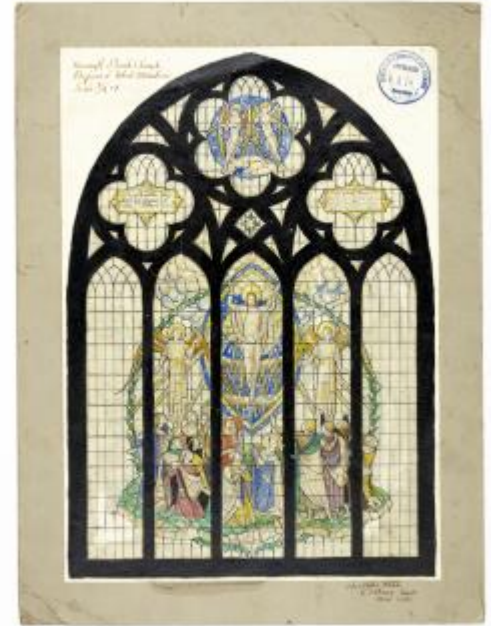

Brief description: Design for a 5 light stained glass window depicting the ascension

Proposed design for the west window depicting the ascension, with Christ in the centre light. Christ has an angel on each side and a group of figures below, all encompassed in a floral wreath motif. The window is set against a quarry background. The tracery lights depict angels and inscriptions. The design bears the 'Chester Consistory Court' approved mark dated 2.4.1962. This design was created by Christopher Webb (1886–1966), an English stained glass designer based in St Albans, Hertfordshire. He studied at the Slade School of Art and was then articled to Sir Ninian Comper. During his active career from 1920 to 1964 he produced over 400 windows with a distinctive character and style.

Object type: design

Number of objects: 1

Production date: 11.1961

Production period: 20th century

Designer: Christopher Webb

Dimensions: Height: 291 mm, Width: 388 mm

Original location: Heswall Parish Church, Heswall, Cheshire, England

Acquisition: gift 13.3.2024

Acquisition source:

This item is not currently on display and can only be viewed by prior arrangement

Accession number: ELYGM:2024.14.110

Permalink: <https://stainedglassmuseum.com/object/ELYGM:2024.14.110>