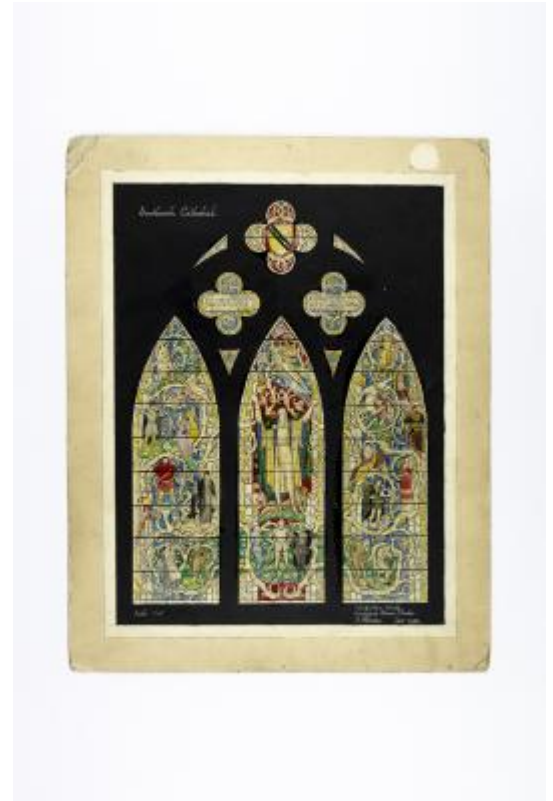

Brief description: Design for a 3 light stained glass window depicting scenes from Shakespeare

Proposed design for the Shakespeare window depicting scenes from *Midsummer Night's Dream*, featuring Puck, Bottom and fairies in the left light. Scenes from the *Tempest* are depicted in the centre light. In the right hand light, there are scenes from *Romeo and Juliette*, *Richard III*, *Hamlet* and *Macbeth*. This design was created by Christopher Webb (1886–1966), an English stained glass designer based in St Albans, Hertfordshire. He studied at the Slade School of Art and was then articled to Sir Ninian Comper. During his active career from 1920 to 1964 he produced over 400 windows with a distinctive character and style.

Object type: design

Number of objects: 1

Production date: 1.1952

Production period: 20th century

Designer: Christopher Webb

Dimensions: Height: 328 mm, Width: 414 mm

Original location: Southwark Cathedral, London, England

Acquisition: gift 13.3.2024

Acquisition source:

This item is not currently on display and can only be viewed by prior arrangement

Accession number: ELYGM:2024.14.101

Permalink: <https://stainedglassmuseum.com/object/ELYGM:2024.14.101>