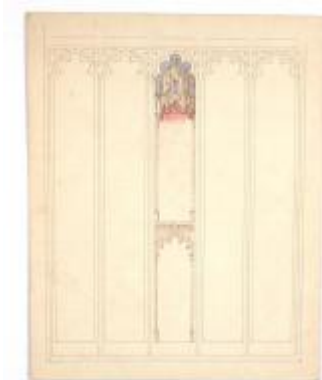

Sketch design

Brief description: Pencil sketch of three-light window depicting St John the Baptist preaching.

A pencil sketch of three-light window depicting St John the Baptist preaching. An annotation suggests it relates to Hartington Wick Chapel. This appears to be related to another design in the collection (2019.3.6).

Object type: design

Number of objects: 1

Production date: 1

Production period: 19th century, mid

Designer: George Caleb Hedgeland

Dimensions: Height: 385 mm, Width: 243 mm

Inscription: pencil annotation Hartington wick Chapel (1 inch scale-)

[ELYGM:2019.3.8](#)

[ELYGM:2019.3.10](#)

[ELYGM:2019.3.11](#)

[ELYGM:2019.3.12](#)

[ELYGM:2019.3.13](#)

[ELYGM:2019.3.14](#)

[ELYGM:2019.3.15](#)

Sketch design