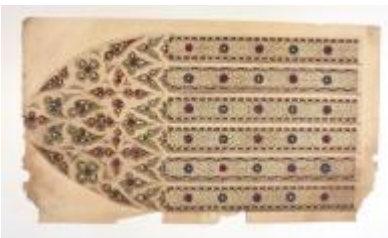

[ELYGM:2019.3.3](#)