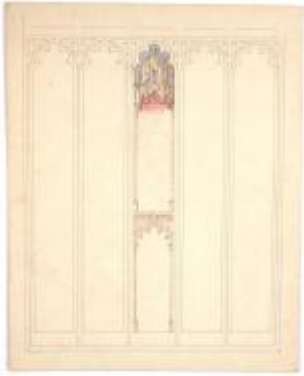

Christ with Apostles

Brief description: Coloured sketch design for a five-light perpendicular window depicting figures of four Apostles with Christ in the centre.

Coloured sketch design for a five-light perpendicular window depicting figures of four Apostles with Christ in the centre. This design relates to another in the collection - 2019.3.12 and may be an early design for the east window of St Mary in the Elm Church, Woodhouse, Leicestershire. This version of the design is closer to the final window as executed, although in the version made for the church the individual figures of Christ and the Apostles are shown under gothic canopies and the lower lights are not filled with heraldic panels but narrative scenes from Christ's final days.

Object type: design

Number of objects: 1

Production date: 1857

Production period: 19th century, mid

Designer: George Caleb Hedgeland

Dimensions: Height: 234 mm, Width: 238 mm

Inscription: G Hedgeland 1857. 13 York Pl. Baker St

[ELYGM:2019.3.8](#)

[ELYGM:2019.3.9](#)

[ELYGM:2019.3.10](#)

[ELYGM:2019.3.11](#)

[ELYGM:2019.3.12](#)

[ELYGM:2019.3.14](#)

[ELYGM:2019.3.15](#)

Christ with Apostles