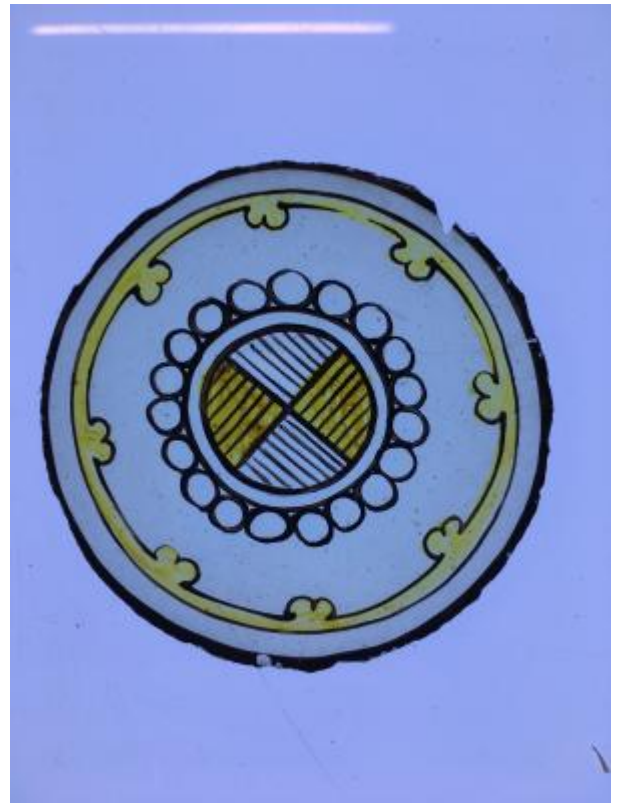

Painted stained roundel with a circle quartered in the centre

Brief description: painted stained roundel from the box of glass fragments from J.W. Knowles studio

Object type: fragment

Number of objects: 1

Production date: 1

Production period: 19th century

Dimensions: Diameter: 850 mm

Acquisition: gift 12.2018

Acquisition source: Murray, J.

This item is not currently on display and can only be viewed by prior arrangement

Accession number: ELYGM:2018.4.7

Permalink: <https://stainedglassmuseum.com/object/ELYGM:2018.4.7>

Related objects

[ELYGM:2018.4.1](#)

[ELYGM:2018.4.2](#)

[ELYGM:2018.4.3](#)

[ELYGM:2018.4.4](#)

[ELYGM:2018.4.5](#)

Painted stained roundel with a circle quartered in the centre