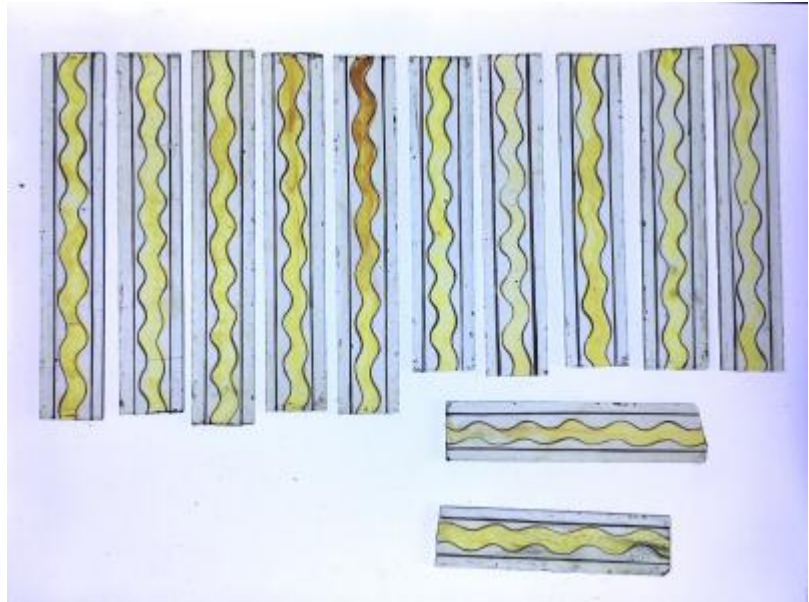

decorative border (12 pieces) and plain glass (3 pieces)

Brief description: fragment of glass from the box of glass fragments from J.W. Knowles studio

decorative border

Object type: glass fragment

Number of objects: 15

Production date: 1

Production period: 19th century

Designer: William Peckitt

Dimensions: Height: 190 mm, Width: 32 mm

Acquisition: gift 12.2018

Acquisition source: Murray, J.

This item is not currently on display and can only be viewed by prior arrangement

Accession number: ELYGM:2018.4.66

Permalink:

<https://stainedglassmuseum.com/object/ELYGM:2018.4.66>