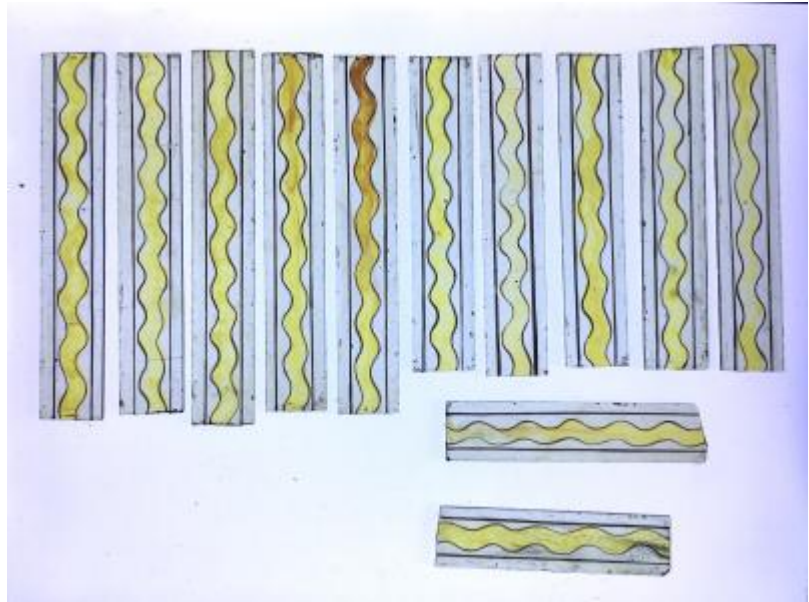

decorative border (12 pieces) and plain glass (3 pieces)

Brief description: fragment of glass from the box of glass fragments from J.W. Knowles studio

decorative border

Object type: fragment

Number of objects: 15

Production date: 1

Production period: 19th century

Designer: William Peckitt

Dimensions: Height: 190 mm, Width: 32 mm

Acquisition: gift 12.2018

Acquisition source: Murray, J.

This item is not currently on display and can only be viewed by prior arrangement

Accession number: ELYGM:2018.4.66

Permalink:

<https://stainedglassmuseum.com/object/ELYGM:2018.4.66>