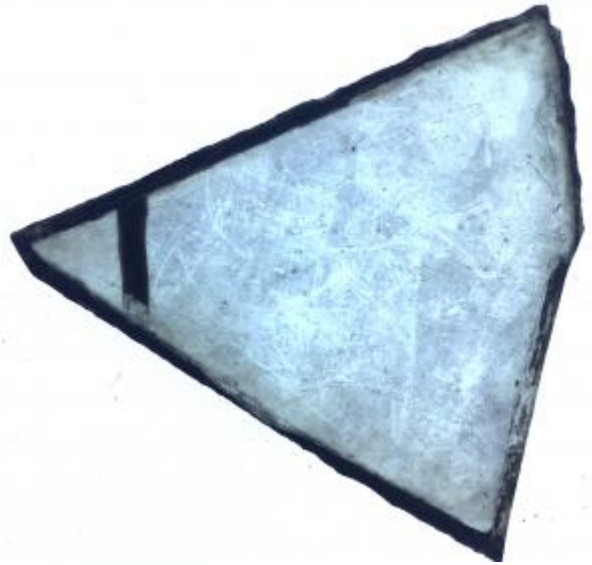

large diamond quarry

Brief description: fragment of glass from the box of glass fragments from J.W. Knowles studio

large diamond quarry

Object type: glass fragment

Number of objects: 1

Production date: 1

Designer: William Peckitt

Dimensions: Height: 120 mm, Width: 120 mm

Inscription: old/ quarries/ plain inscribed on piece of brown paper

Acquisition: gift 12.2018

Acquisition source: Murray, J.

This item is not currently on display and can only be viewed by prior arrangement

Accession number: ELYGM:2018.4.65

Permalink:

<https://stainedglassmuseum.com/object/ELYGM:2018.4.65>