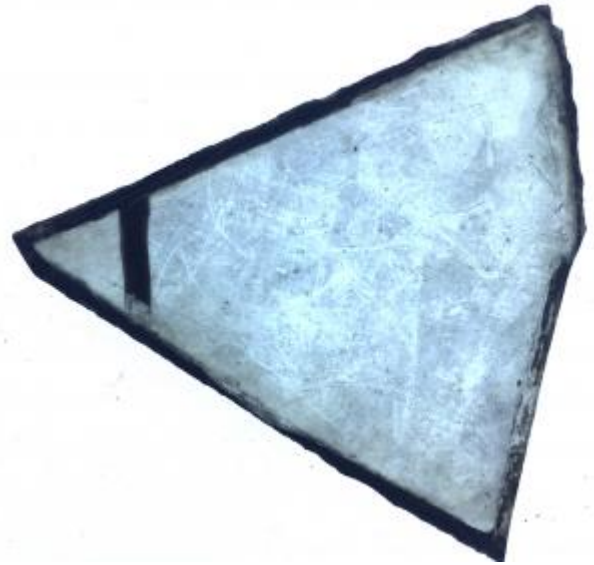

large diamond quarry

Brief description: fragment of glass from the box of glass fragments from J.W. Knowles studio

large diamond quarry

Object type: glass fragment

Number of objects: 1

Production date: 1

Designer: William Peckitt

Dimensions: Height: 120 mm, Width: 120 mm

Inscription: old/ quarries/ plain inscribed on piece of brown paper

Acquisition: gift 12.2018

Acquisition source: Murray, J.

This item is not currently on display and can only be viewed by prior arrangement

Accession number: ELYGM:2018.4.65

Permalink:

<https://stainedglassmuseum.com/object/ELYGM:2018.4.65>