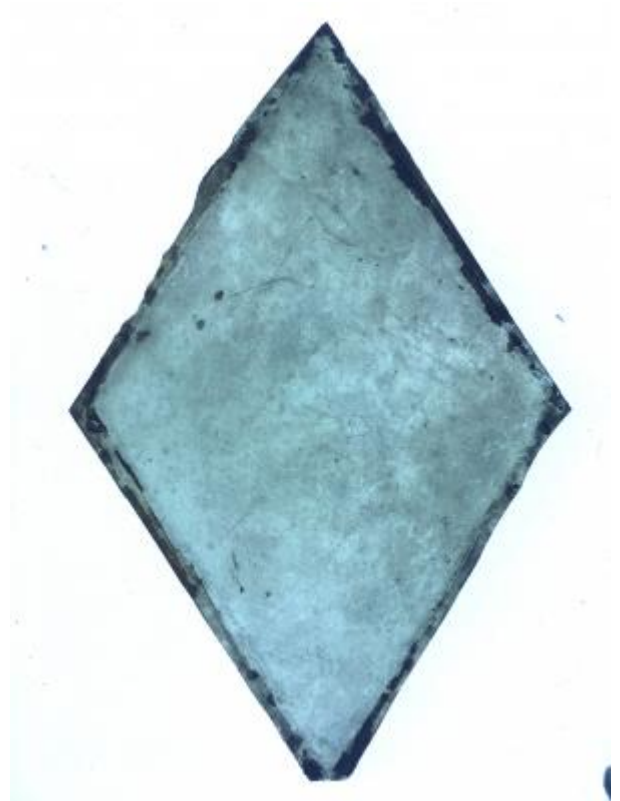

plain diamond quarry

Brief description: fragment of glass from the box of glass fragments from J.W. Knowles studio

plain diamond quarry

Object type: glass fragment

Number of objects: 1

Production date: 1

Designer: William Peckitt

Dimensions: Height: 116 mm, Width: 75 mm

Inscription: old/ quarries/ plain inscribed on piece of brown paper

Acquisition: gift 12.2018

Acquisition source: Murray, J.

This item is not currently on display and can only be viewed by prior arrangement

Accession number: ELYGM:2018.4.64

Permalink: <https://stainedglassmuseum.com/object/ELYGM:2018.4.64>

Related objects

[ELYGM:2018.4.1](#)

[ELYGM:2018.4.2](#)

[ELYGM:2018.4.3](#)

[ELYGM:2018.4.4](#)

[ELYGM:2018.4.5](#)

plain diamond quarry