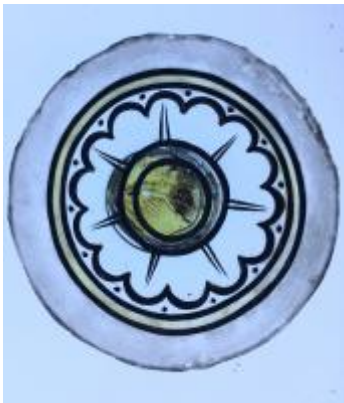

plain diamond quarry

Brief description: fragment of glass from the box of glass fragments from J.W. Knowles studio

plain diamond quarry

Object type: glass fragment

Number of objects: 1

Production date: 1

Designer: William Peckitt

[ELYGM:2018.4.46](#)

[ELYGM:2018.4.47](#)

[ELYGM:2018.4.48](#)

[ELYGM:2018.4.49](#)

[ELYGM:2018.4.50](#)

[ELYGM:2018.4.51](#)

[ELYGM:2018.4.52](#)

[ELYGM:2018.4.53](#)