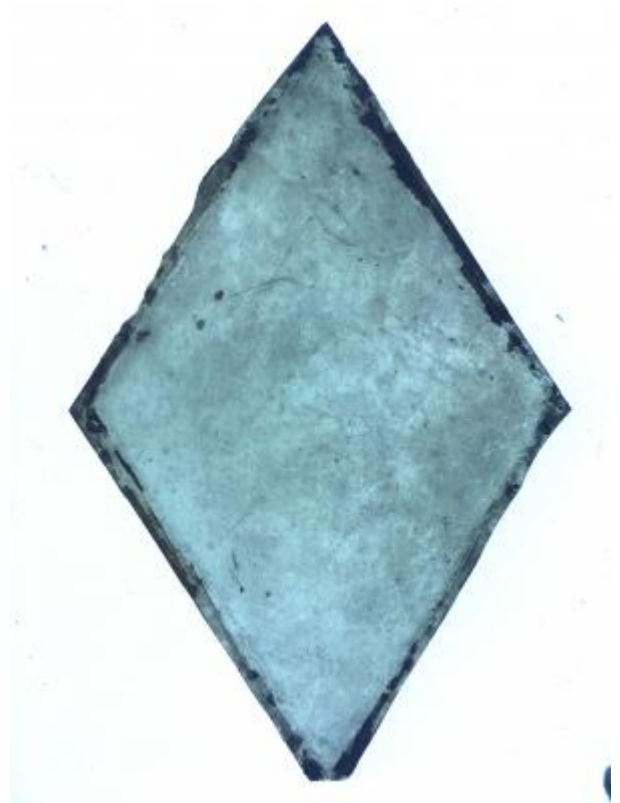

plain diamond quarry

Brief description: fragment of glass from the box of glass fragments from J.W. Knowles studio

plain diamond quarry

Object type: glass fragment

Number of objects: 1

Production date: 1

Designer: William Peckitt

Dimensions: Height: 116 mm, Width: 75 mm

Inscription: old/ quarries/ plain inscribed on piece of brown paper

Acquisition: gift 12.2018

Acquisition source: Murray, J.

This item is not currently on display and can only be viewed by prior arrangement

Accession number: ELYGM:2018.4.64

Permalink: <https://stainedglassmuseum.com/object/ELYGM:2018.4.64>

Related objects

[ELYGM:2018.4.1](#)

[ELYGM:2018.4.2](#)

[ELYGM:2018.4.3](#)

[ELYGM:2018.4.4](#)

[ELYGM:2018.4.5](#)

plain diamond quarry