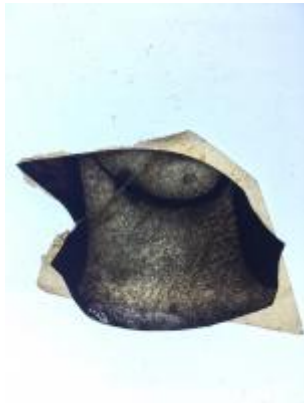

plain diamond quarry

Brief description: fragment of glass from the box of glass fragments from J.W. Knowles studio

plain diamond quarry

Object type: glass fragment

Number of objects: 1

Production date: 1

Designer: William Peckitt

[ELYGM:2018.4.22](#)

[ELYGM:2018.4.23](#)

[ELYGM:2018.4.24](#)

[ELYGM:2018.4.25](#)

[ELYGM:2018.4.26](#)

[ELYGM:2018.4.27](#)

[ELYGM:2018.4.28](#)

[ELYGM:2018.4.29](#)