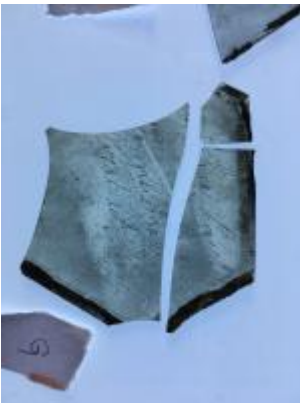

[ELYGM:2018.4.16g](#)

[ELYGM:2018.4.16h](#)