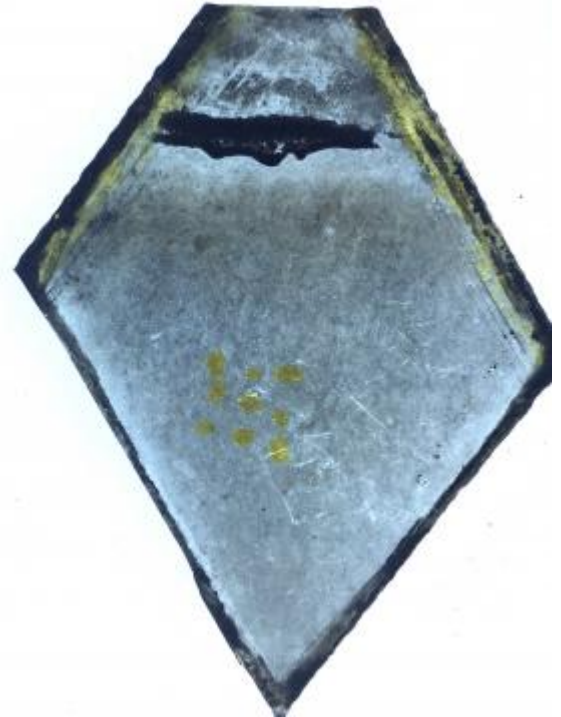

diamond quarry

Brief description: fragment of glass from the box of glass fragments from J.W. Knowles studio

diamond quarry

Object type: glass fragment

Number of objects: 1

Production date: 1

Production period: medieval

Designer: William Peckitt

Dimensions: Height: 115 mm, Width: 90 mm

Inscription: old/ quarries/ plain inscribed on piece of brown paper

Acquisition: gift 12.2018

Acquisition source: Murray, J.

This item is not currently on display and can only be viewed by prior arrangement

Accession number: ELYGM:2018.4.62

Permalink: <https://stainedglassmuseum.com/object/ELYGM:2018.4.62>

Related objects

[ELYGM:2018.4.1](#)

[ELYGM:2018.4.2](#)

[ELYGM:2018.4.3](#)

[ELYGM:2018.4.4](#)

[ELYGM:2018.4.5](#)