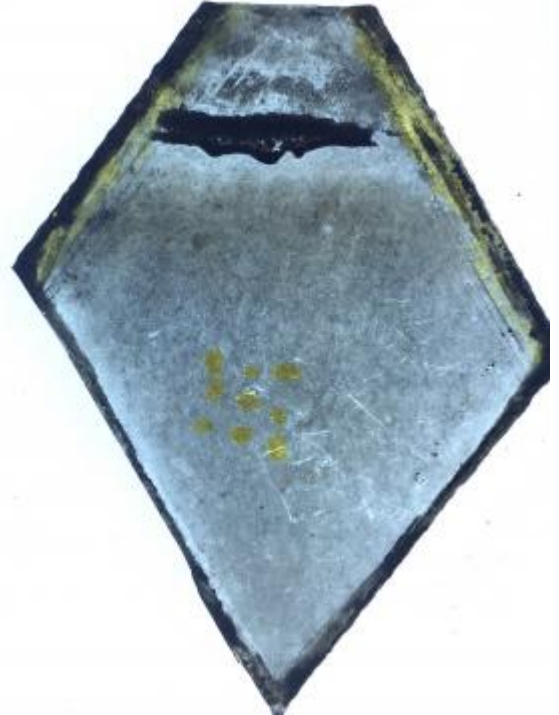

diamond quarry

Brief description: fragment of glass from the box of glass fragments from J.W. Knowles studio

diamond quarry

Object type: glass fragment

Number of objects: 1

Production date: 1

Production period: medieval

Designer: William Peckitt

Dimensions: Height: 115 mm, Width: 90 mm

Inscription: old/ quarries/ plain inscribed on piece of brown paper

Acquisition: gift 12.2018

Acquisition source: Murray, J.

This item is not currently on display and can only be viewed by prior arrangement

Accession number: ELYGM:2018.4.62

Permalink: <https://stainedglassmuseum.com/object/ELYGM:2018.4.62>

Related objects

[ELYGM:2018.4.1](#)

[ELYGM:2018.4.2](#)

[ELYGM:2018.4.3](#)

[ELYGM:2018.4.4](#)

[ELYGM:2018.4.5](#)