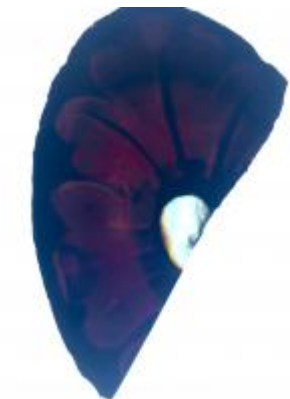

Head on a fragment of glass

Brief description: glass fragment from the box of glass fragments from J.W. Knowles studio

Object type: glass fragment

Number of objects: 2

Production date: 1

Production period: 19th century

Dimensions: Height: 127 mm, Width: 102 mm

Inscription: Head from Hull window July 1916 on paper wrapped around the object

Acquisition: gift 12.2018

Acquisition source: Murray, J.

This item is not currently on display and can only be viewed by prior arrangement

[ELYGM:2018.4.31](#)

[ELYGM:2018.4.32](#)

[ELYGM:2018.4.33](#)

[ELYGM:2018.4.34](#)

[ELYGM:2018.4.35](#)

[ELYGM:2018.4.36](#)

[ELYGM:2018.4.37](#)

[ELYGM:2018.4.38](#)

[ELYGM:2018.4.39](#)

[ELYGM:2018.4.40](#)

[ELYGM:2018.4.41](#)

[ELYGM:2018.4.42](#)

[ELYGM:2018.4.43](#)

[ELYGM:2018.4.44](#)

[ELYGM:2018.4.45](#)

[ELYGM:2018.4.46](#)