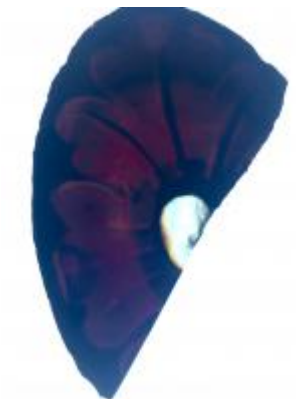

Head on a fragment of glass

Brief description: glass fragment from the box of glass fragments from J.W. Knowles studio

Object type: glass fragment

Number of objects: 2

Production date: 1

Production period: 19th century

Dimensions: Height: 127 mm, Width: 102 mm

Inscription: Head from Hull window July 1916 on paper wrapped around the object

Acquisition: gift 12.2018

Acquisition source: Murray, J.

This item is not currently on display and can only be viewed by prior arrangement

[ELYGM:2018.4.31](#)

[ELYGM:2018.4.32](#)

[ELYGM:2018.4.33](#)

[ELYGM:2018.4.34](#)

[ELYGM:2018.4.35](#)

[ELYGM:2018.4.36](#)

[ELYGM:2018.4.37](#)

[ELYGM:2018.4.38](#)

[ELYGM:2018.4.39](#)

[ELYGM:2018.4.40](#)

[ELYGM:2018.4.41](#)

[ELYGM:2018.4.42](#)

[ELYGM:2018.4.43](#)

[ELYGM:2018.4.44](#)

[ELYGM:2018.4.45](#)

[ELYGM:2018.4.46](#)