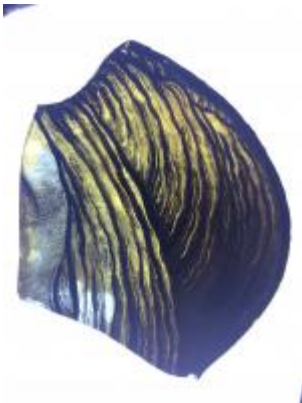

[ELYGM:2018.4.17](#)

[ELYGM:2018.4.18](#)