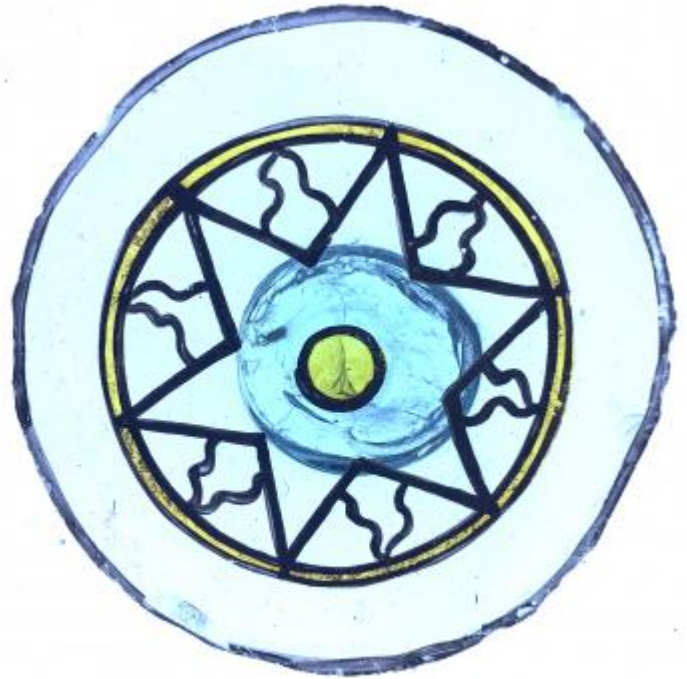

bullseye with a 6 pointed star and flower decoration

Brief description: fragment of glass from the box of glass fragments
from J.W. Knowles studio

bullseye with a 6 pointed star and flower decoration

Object type: fragment

Number of objects: 1

Production date: 1

Production period: 19th century

Dimensions: Height: 105 mm diameter

Acquisition: gift 12.2018

Acquisition source: Murray, J.

This item is not currently on display and can only be viewed by prior
arrangement

Accession number: ELYGM:2018.4.53

Permalink:

<https://stainedglassmuseum.com/object/ELYGM:2018.4.53>

Related objects

[ELYGM:2018.4.1](#)

[ELYGM:2018.4.2](#)

[ELYGM:2018.4.3](#)

[ELYGM:2018.4.4](#)