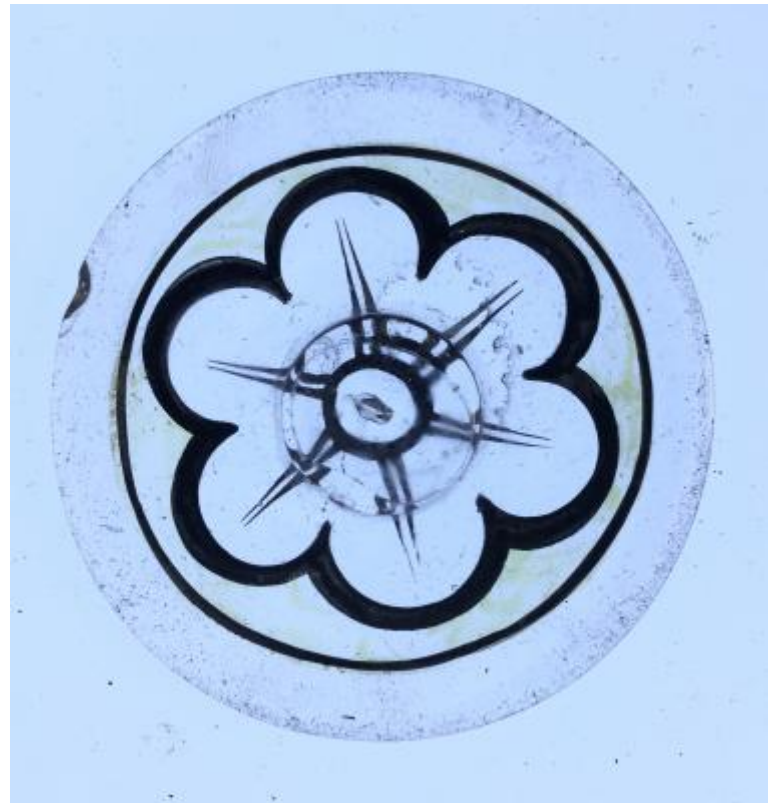

bullseye with 6 petal flower decoration in stain

Brief description: fragment of glass from the box of glass fragments from J.W. Knowles studio

bullseye with 6 petal flower decoration in stain

Object type: glass fragment

Number of objects: 1

Production date: 1

Production period: 19th century

Dimensions: Height: 75 mm diameter

Acquisition: gift 12.2018

Acquisition source: Murray, J.

This item is not currently on display and can only be viewed by prior arrangement

Accession number: ELYGM:2018.4.51

Permalink:

<https://stainedglassmuseum.com/object/ELYGM:2018.4.51>

Related objects

[ELYGM:2018.4.1](#)

[ELYGM:2018.4.2](#)

[ELYGM:2018.4.3](#)

[ELYGM:2018.4.4](#)