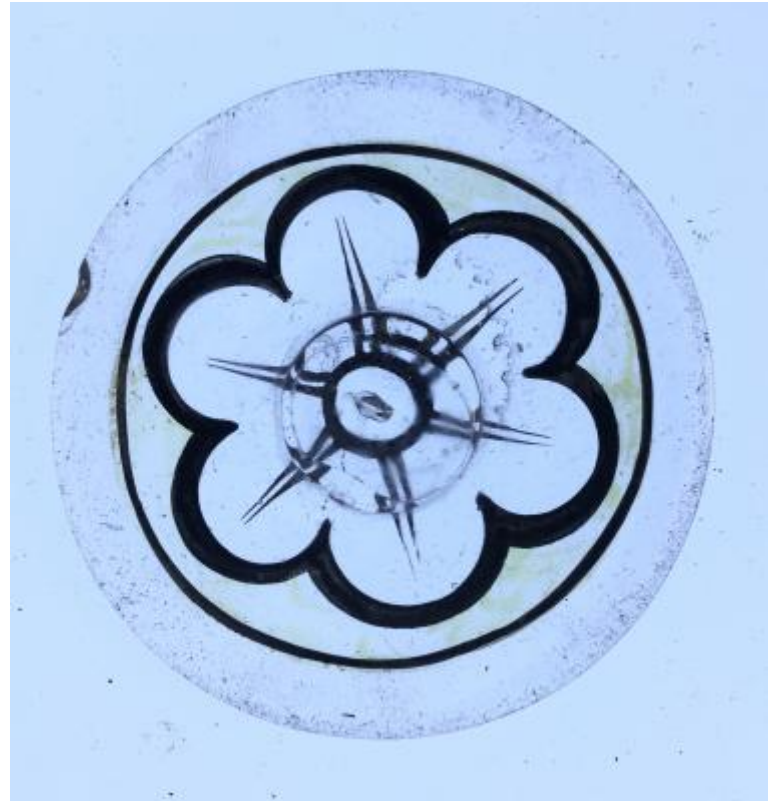

bullseye with 6 petal flower decoration in stain

Brief description: fragment of glass from the box of glass fragments from J.W. Knowles studio

bullseye with 6 petal flower decoration in stain

Object type: glass fragment

Number of objects: 1

Production date: 1

Production period: 19th century

Dimensions: Height: 75 mm diameter

Acquisition: gift 12.2018

Acquisition source: Murray, J.

This item is not currently on display and can only be viewed by prior arrangement

Accession number: ELYGM:2018.4.51

Permalink:

<https://stainedglassmuseum.com/object/ELYGM:2018.4.51>

Related objects

[ELYGM:2018.4.1](#)

[ELYGM:2018.4.2](#)

[ELYGM:2018.4.3](#)

[ELYGM:2018.4.4](#)