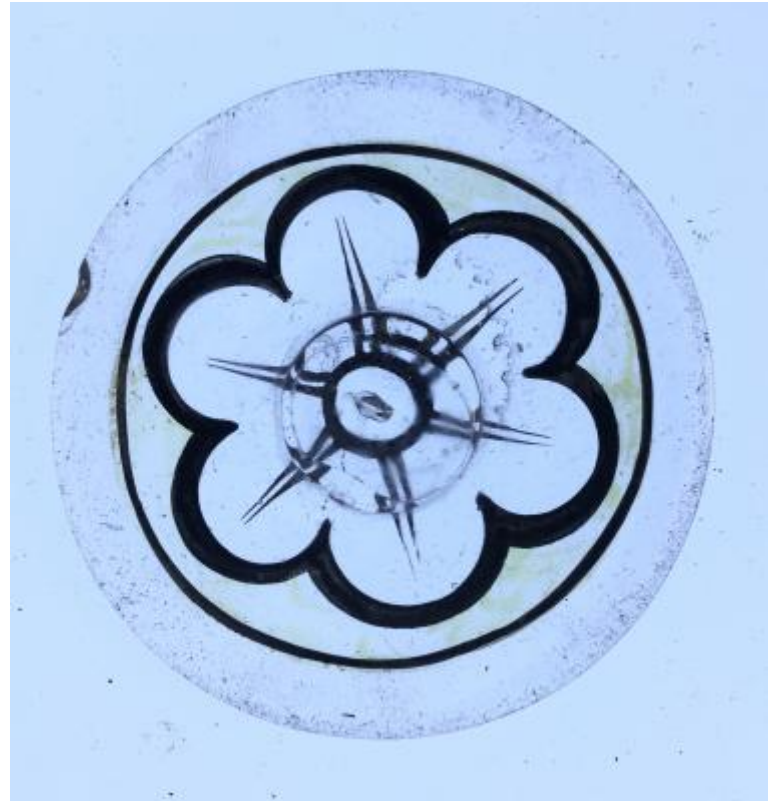

bullseye with 6 petal flower decoration in stain

Brief description: fragment of glass from the box of glass fragments from J.W. Knowles studio

bullseye with 6 petal flower decoration in stain

Object type: glass fragment

Number of objects: 1

Production date: 1

Production period: 19th century

Dimensions: Height: 75 mm diameter

Acquisition: gift 12.2018

Acquisition source: Murray, J.

This item is not currently on display and can only be viewed by prior arrangement

Accession number: ELYGM:2018.4.51

Permalink:

<https://stainedglassmuseum.com/object/ELYGM:2018.4.51>