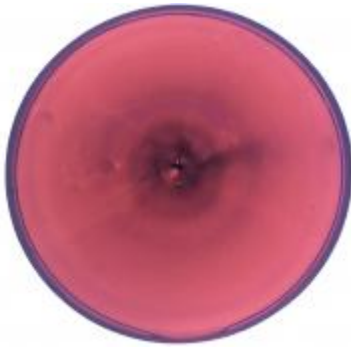

[ELYGM:2018.4.47](#)

[ELYGM:2018.4.48](#)