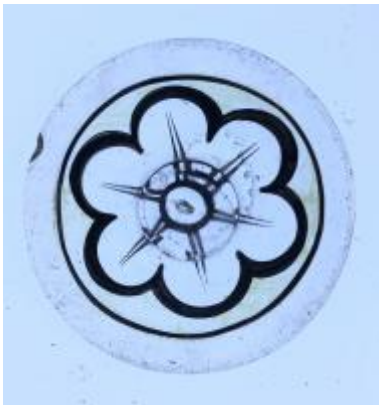

**bullseye, with painted flower  
decoration; the yellow centre is in  
silver stain**

**Brief description:** fragment of glass from the box of glass fragments  
from J.W. Knowles studio

bullseye, with painted flower decoration; the yellow centre is in silver  
stain

**Object type:** glass fragment

**Number of objects:** 1

**Production date:** 1

**Dimensions:** Height: 105 mm diameter

**Acquisition:** gift 12.2018

**Acquisition source:** Murray, J.

This item is not currently on display and can only be viewed by prior  
arrangement

[ELYGM:2018.4.45](#)

[ELYGM:2018.4.46](#)

[ELYGM:2018.4.47](#)

[ELYGM:2018.4.48](#)

[ELYGM:2018.4.49](#)

[ELYGM:2018.4.51](#)

[ELYGM:2018.4.52](#)

[ELYGM:2018.4.53](#)

[ELYGM:2018.4.54](#)

[ELYGM:2018.4.55](#)

[ELYGM:2018.4.56](#)

[ELYGM:2018.4.57](#)

[ELYGM:2018.4.58](#)

[ELYGM:2018.4.59](#)

[ELYGM:2018.4.60](#)

[ELYGM:2018.4.61](#)