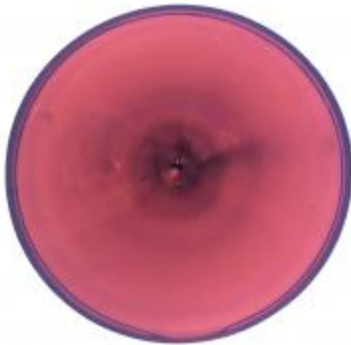

[ELYGM:2018.4.47](#)

[ELYGM:2018.4.48](#)