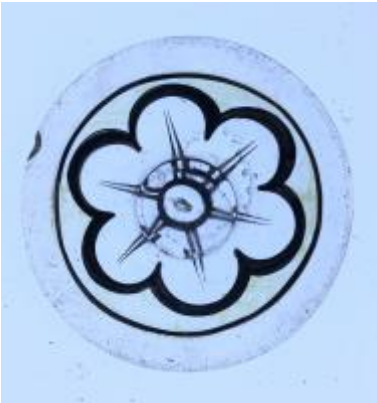

**bullseye, with painted flower
decoration; the yellow centre is in
silver stain**

Brief description: fragment of glass from the box of glass fragments
from J.W. Knowles studio

bullseye, with painted flower decoration; the yellow centre is in silver
stain

[ELYGM:2018.4.45](#)

[ELYGM:2018.4.46](#)

[ELYGM:2018.4.47](#)

[ELYGM:2018.4.48](#)

[ELYGM:2018.4.49](#)

[ELYGM:2018.4.51](#)

[ELYGM:2018.4.52](#)

[ELYGM:2018.4.53](#)