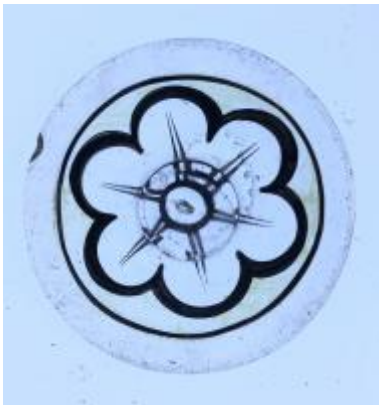

**bullseye, with painted flower
decoration; the yellow centre is in
silver stain**

Brief description: fragment of glass from the box of glass fragments
from J.W. Knowles studio

bullseye, with painted flower decoration; the yellow centre is in silver
stain

Object type: glass fragment

Number of objects: 1

Production date: 1

Dimensions: Height: 105 mm diameter

Acquisition: gift 12.2018

Acquisition source: Murray, J.

This item is not currently on display and can only be viewed by prior
arrangement

[ELYGM:2018.4.45](#)

[ELYGM:2018.4.46](#)

[ELYGM:2018.4.47](#)

[ELYGM:2018.4.48](#)

[ELYGM:2018.4.49](#)

[ELYGM:2018.4.51](#)

[ELYGM:2018.4.52](#)

[ELYGM:2018.4.53](#)

[ELYGM:2018.4.54](#)

[ELYGM:2018.4.55](#)

[ELYGM:2018.4.56](#)

[ELYGM:2018.4.57](#)

[ELYGM:2018.4.58](#)

[ELYGM:2018.4.59](#)

[ELYGM:2018.4.60](#)

[ELYGM:2018.4.61](#)