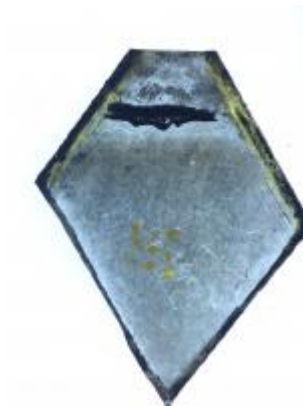

**bullseye, with painted flower
decoration; the yellow centre is in
silver stain**

Brief description: fragment of glass from the box of glass fragments
from J.W. Knowles studio

bullseye, with painted flower decoration; the yellow centre is in silver
stain

Object type: glass fragment

Number of objects: 1

Production date: 1

Dimensions: Height: 105 mm diameter

Acquisition: gift 12.2018

Acquisition source: Murray, J.

This item is not currently on display and can only be viewed by prior
arrangement

[ELYGM:2018.4.54](#)

[ELYGM:2018.4.55](#)

[ELYGM:2018.4.56](#)

[ELYGM:2018.4.57](#)

[ELYGM:2018.4.58](#)

[ELYGM:2018.4.59](#)

[ELYGM:2018.4.60](#)

[ELYGM:2018.4.61](#)

[ELYGM:2018.4.62](#)

[ELYGM:2018.4.63](#)

[ELYGM:2018.4.64](#)

[ELYGM:2018.4.65](#)

[ELYGM:2018.4.66](#)

[ELYGM:2018.4.67](#)

[ELYGM:2018.4.68](#)

[ELYGM:2018.4.69](#)