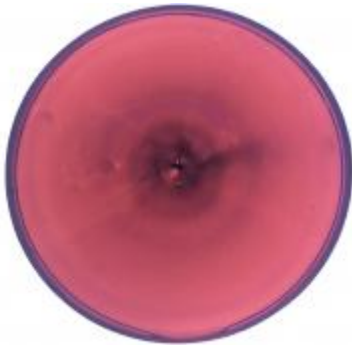

[ELYGM:2018.4.47](#)

[ELYGM:2018.4.48](#)