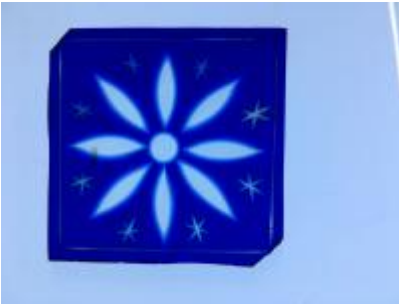

[ELYGM:2018.4.13](#)

[ELYGM:2018.4.14](#)