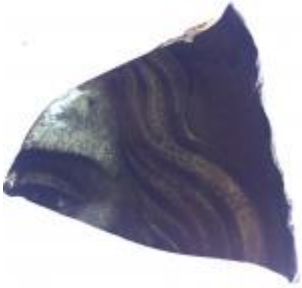

**bullseye, with painted flower
decoration; the yellow centre is in
silver stain**

Brief description: fragment of glass from the box of glass fragments
from J.W. Knowles studio

bullseye, with painted flower decoration; the yellow centre is in silver
stain

[ELYGM:2018.4.21](#)

[ELYGM:2018.4.22](#)

[ELYGM:2018.4.23](#)

[ELYGM:2018.4.24](#)

[ELYGM:2018.4.25](#)

[ELYGM:2018.4.26](#)

[ELYGM:2018.4.27](#)

[ELYGM:2018.4.28](#)