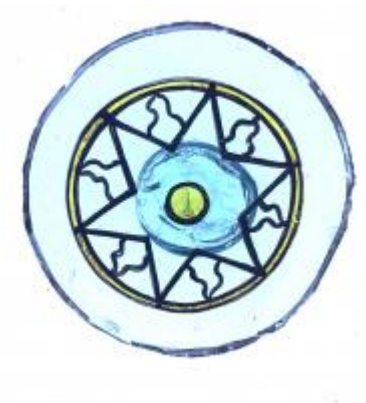

**bullseye, with painted flower
decoration; the yellow centre is in
silver stain**

Brief description: fragment of glass from the box of glass fragments
from J.W. Knowles studio

bullseye, with painted flower decoration; the yellow centre is in silver
stain

Object type: fragment

Number of objects: 1

Production date: 1

Production period: 19th century

Dimensions: Height: 105 mm diameter

Acquisition: gift 12.2018

Acquisition source: Murray, J.

This item is not currently on display and can only be viewed by prior
arrangement

[ELYGM:2018.4.45](#)

[ELYGM:2018.4.46](#)

[ELYGM:2018.4.47](#)

[ELYGM:2018.4.48](#)

[ELYGM:2018.4.50](#)

[ELYGM:2018.4.51](#)

[ELYGM:2018.4.52](#)

[ELYGM:2018.4.53](#)

[ELYGM:2018.4.54](#)

[ELYGM:2018.4.55](#)

[ELYGM:2018.4.56](#)

[ELYGM:2018.4.57](#)

[ELYGM:2018.4.58](#)

[ELYGM:2018.4.59](#)

[ELYGM:2018.4.60](#)

[ELYGM:2018.4.61](#)