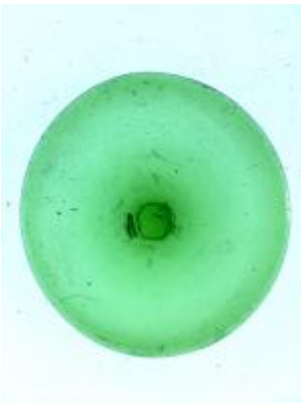

**bullseye, with painted flower
decoration; the yellow centre is in
silver stain**

Brief description: fragment of glass from the box of glass fragments
from J.W. Knowles studio

bullseye, with painted flower decoration; the yellow centre is in silver
stain

Object type: fragment

Number of objects: 1

Production date: 1

Production period: 19th century

Dimensions: Height: 105 mm diameter

Acquisition: gift 12.2018

Acquisition source: Murray, J.

This item is not currently on display and can only be viewed by prior
arrangement

[ELYGM:2018.4.29](#)

[ELYGM:2018.4.30](#)

[ELYGM:2018.4.31](#)

[ELYGM:2018.4.32](#)

[ELYGM:2018.4.33](#)

[ELYGM:2018.4.34](#)

[ELYGM:2018.4.35](#)

[ELYGM:2018.4.36](#)

[ELYGM:2018.4.37](#)

[ELYGM:2018.4.38](#)

[ELYGM:2018.4.39](#)

[ELYGM:2018.4.40](#)

[ELYGM:2018.4.41](#)

[ELYGM:2018.4.42](#)

[ELYGM:2018.4.43](#)

[ELYGM:2018.4.44](#)