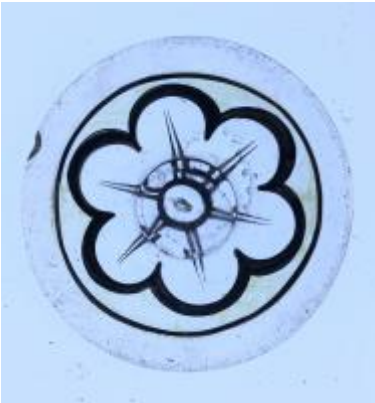

**bullseye, with painted flower
decoration; the yellow centre is in
silver stain**

Brief description: fragment of glass from the box of glass fragments
from J.W. Knowles studio

bullseye, with painted flower decoration; the yellow centre is in silver
stain

Object type: fragment

Number of objects: 1

Production date: 1

Production period: 19th century

Dimensions: Height: 105 mm diameter

Acquisition: gift 12.2018

Acquisition source: Murray, J.

This item is not currently on display and can only be viewed by prior
arrangement

[ELYGM:2018.4.45](#)

[ELYGM:2018.4.46](#)

[ELYGM:2018.4.47](#)

[ELYGM:2018.4.48](#)

[ELYGM:2018.4.50](#)

[ELYGM:2018.4.51](#)

[ELYGM:2018.4.52](#)

[ELYGM:2018.4.53](#)

[ELYGM:2018.4.54](#)

[ELYGM:2018.4.55](#)

[ELYGM:2018.4.56](#)

[ELYGM:2018.4.57](#)

[ELYGM:2018.4.58](#)

[ELYGM:2018.4.59](#)

[ELYGM:2018.4.60](#)

[ELYGM:2018.4.61](#)