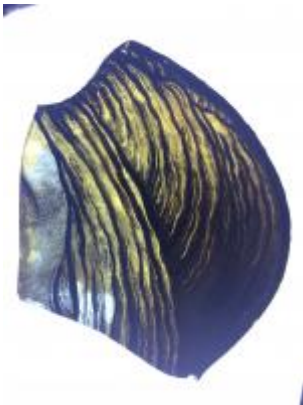

**bullseye, with painted flower
decoration; the yellow centre is in
silver stain**

Brief description: fragment of glass from the box of glass fragments
from J.W. Knowles studio

bullseye, with painted flower decoration; the yellow centre is in silver
stain

[ELYGM:2018.4.16e](#)

[ELYGM:2018.4.16f](#)

[ELYGM:2018.4.16g](#)

[ELYGM:2018.4.16h](#)

[ELYGM:2018.4.17](#)

[ELYGM:2018.4.18](#)

[ELYGM:2018.4.19](#)

[ELYGM:2018.4.20](#)

[ELYGM:2018.4.21](#)

[ELYGM:2018.4.22](#)

[ELYGM:2018.4.23](#)

[ELYGM:2018.4.24](#)

[ELYGM:2018.4.25](#)

[ELYGM:2018.4.26](#)

[ELYGM:2018.4.27](#)

[ELYGM:2018.4.28](#)