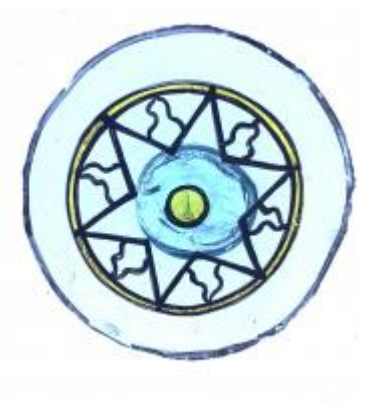

**bullseye, with painted flower  
decoration; the yellow centre is in  
silver stain**

**Brief description:** fragment of glass from the box of glass fragments  
from J.W. Knowles studio

bullseye, with painted flower decoration; the yellow centre is in silver  
stain

[ELYGM:2018.4.50](#)

[ELYGM:2018.4.51](#)

[ELYGM:2018.4.52](#)

[ELYGM:2018.4.53](#)

[ELYGM:2018.4.54](#)

[ELYGM:2018.4.55](#)

[ELYGM:2018.4.56](#)

[ELYGM:2018.4.57](#)

[ELYGM:2018.4.58](#)

[ELYGM:2018.4.59](#)

[ELYGM:2018.4.60](#)

[ELYGM:2018.4.61](#)

[ELYGM:2018.4.62](#)

[ELYGM:2018.4.63](#)

[ELYGM:2018.4.64](#)

[ELYGM:2018.4.65](#)

[ELYGM:2018.4.66](#)

[ELYGM:2018.4.67](#)

[ELYGM:2018.4.68](#)

[ELYGM:2018.4.69](#)

[ELYGM:2018.4.70](#)

bullseye, with painted flower decoration; the yellow centre is in silver stain