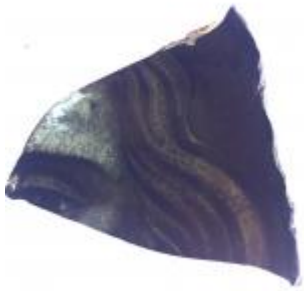

**bullseye, with painted flower
decoration; the yellow centre is in
silver stain**

Brief description: fragment of glass from the box of glass fragments
from J.W. Knowles studio

bullseye, with painted flower decoration; the yellow centre is in silver
stain

[ELYGM:2018.4.21](#)

[ELYGM:2018.4.22](#)

[ELYGM:2018.4.23](#)

[ELYGM:2018.4.24](#)

[ELYGM:2018.4.25](#)

[ELYGM:2018.4.26](#)

[ELYGM:2018.4.27](#)

[ELYGM:2018.4.28](#)