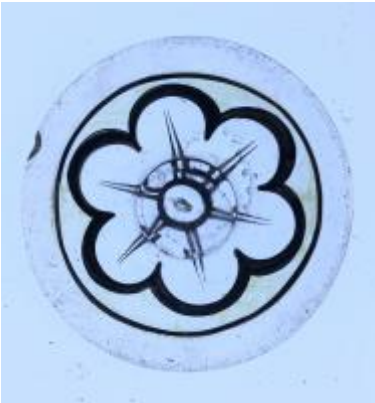

**bullseye, with painted flower
decoration; the yellow centre is in
silver stain**

Brief description: fragment of glass from the box of glass fragments
from J.W. Knowles studio

bullseye, with painted flower decoration; the yellow centre is in silver
stain

[ELYGM:2018.4.45](#)

[ELYGM:2018.4.46](#)

[ELYGM:2018.4.47](#)

[ELYGM:2018.4.49](#)

[ELYGM:2018.4.50](#)

[ELYGM:2018.4.51](#)

[ELYGM:2018.4.52](#)

[ELYGM:2018.4.53](#)

[ELYGM:2018.4.54](#)

[ELYGM:2018.4.55](#)

[ELYGM:2018.4.56](#)

[ELYGM:2018.4.57](#)

[ELYGM:2018.4.58](#)

[ELYGM:2018.4.59](#)

[ELYGM:2018.4.60](#)

[ELYGM:2018.4.61](#)