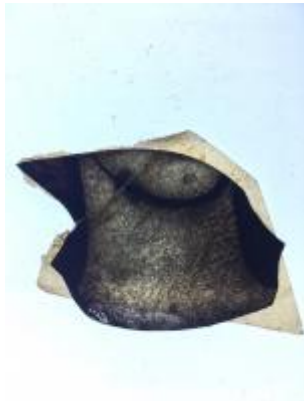

**bullseye, with painted flower
decoration; the yellow centre is in
silver stain**

Brief description: fragment of glass from the box of glass fragments
from J.W. Knowles studio

bullseye, with painted flower decoration; the yellow centre is in silver
stain

[ELYGM:2018.4.21](#)

[ELYGM:2018.4.22](#)

[ELYGM:2018.4.23](#)

[ELYGM:2018.4.24](#)

[ELYGM:2018.4.25](#)

[ELYGM:2018.4.26](#)

[ELYGM:2018.4.27](#)

[ELYGM:2018.4.28](#)