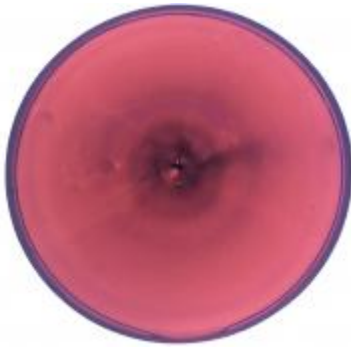

[ELYGM:2018.4.47](#)

[ELYGM:2018.4.49](#)