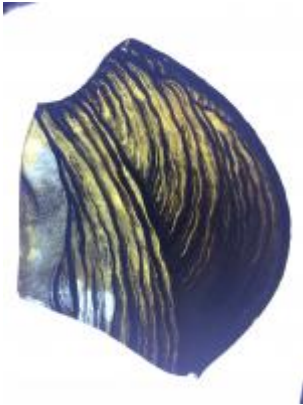

[ELYGM:2018.4.17](#)

[ELYGM:2018.4.18](#)