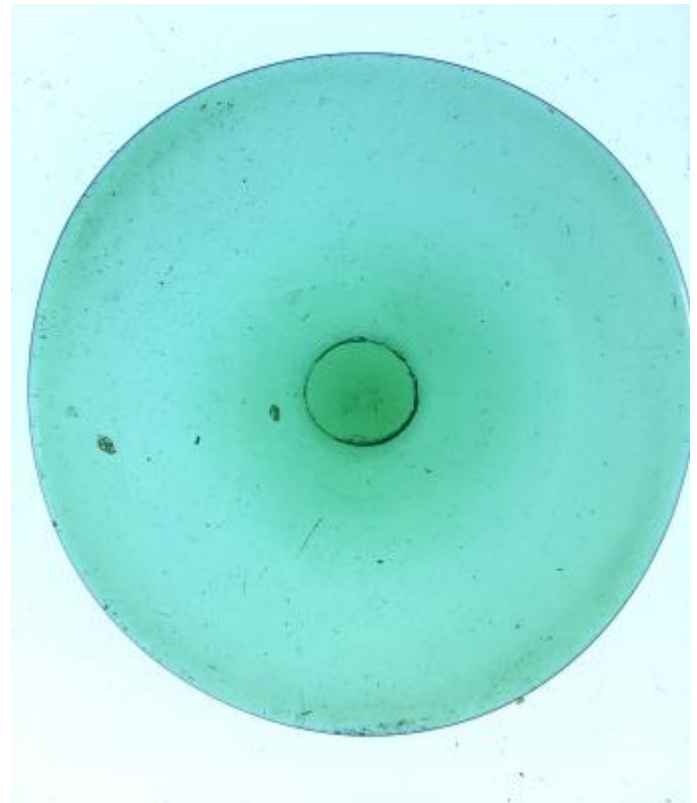

bullseye, light green in colour

Brief description: Glass bullseye from the box of glass fragments from J.W. Knowles studio

bullseye, light green in colour

Object type: glass

Number of objects: 1

Production date: 1

Dimensions: Height: 80 mm diameter

Acquisition: gift 12.2018

Acquisition source: Murray, J.

This item is not currently on display and can only be viewed by prior arrangement

Accession number: ELYGM:2018.4.38

Permalink: <https://stainedglassmuseum.com/object/ELYGM:2018.4.38>

Related objects

[ELYGM:2018.4.1](#)

[ELYGM:2018.4.2](#)

[ELYGM:2018.4.3](#)

[ELYGM:2018.4.4](#)

[ELYGM:2018.4.5](#)

[ELYGM:2018.4.6](#)