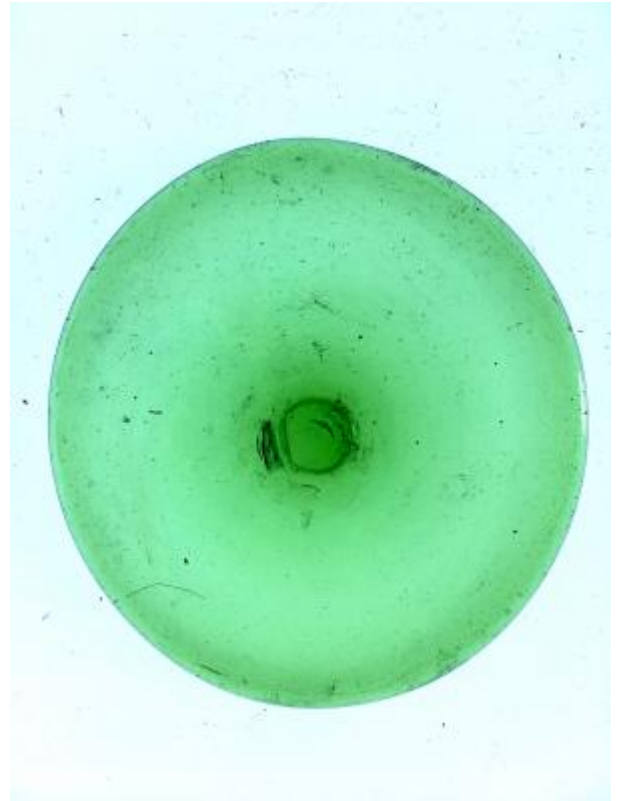

bullseye, forest green in colour

Brief description: Glass bullseye from the box of glass fragments from J.W. Knowles studio

bullseye, forest green in colour

Object type: glass

Number of objects: 1

Production date: 1

Dimensions: Height: 80 mm diameter

Acquisition: gift 12.2018

Acquisition source: Murray, J.

This item is not currently on display and can only be viewed by prior arrangement

Accession number: ELYGM:2018.4.37

Permalink: <https://stainedglassmuseum.com/object/ELYGM:2018.4.37>

Related objects

[ELYGM:2018.4.1](#)

[ELYGM:2018.4.2](#)

[ELYGM:2018.4.3](#)

[ELYGM:2018.4.4](#)

[ELYGM:2018.4.5](#)

[ELYGM:2018.4.6](#)