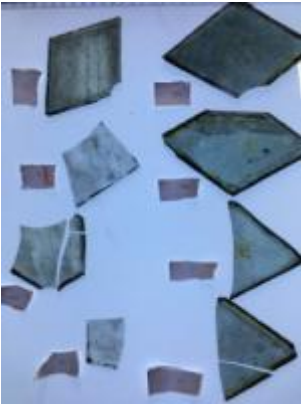

35a - piece of glass with yellow and red paint and stain; 35b - piece of glass with a diagonal pattern and purple enamel

Brief description: fragment of glass from the box of glass fragments from J.W. Knowles studio

[ELYGM:2018.4.13](#)

[ELYGM:2018.4.14](#)

[ELYGM:2018.4.15](#)

[ELYGM:2018.4.16a](#)

[ELYGM:2018.4.16b](#)

[ELYGM:2018.4.16c](#)

[ELYGM:2018.4.16d](#)

[ELYGM:2018.4.16e](#)

[ELYGM:2018.4.16f](#)

[ELYGM:2018.4.16g](#)

[ELYGM:2018.4.16h](#)

[ELYGM:2018.4.17](#)

[ELYGM:2018.4.18](#)

[ELYGM:2018.4.19](#)

[ELYGM:2018.4.20](#)

[ELYGM:2018.4.21](#)

35a - piece of glass with yellow and red paint and stain; 35b - piece of glass with a diagonal p