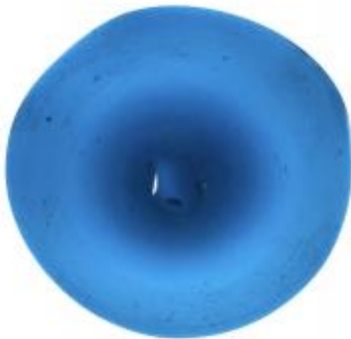

**35a - piece of glass with yellow and red paint and stain; 35b - piece of glass with a diagonal pattern and purple enamel**

**Brief description:** fragment of glass from the box of glass fragments from J.W. Knowles studio

35a - piece of glass with yellow and red paint and stain; 35b - piece of glass with a diagonal pattern and purple enamel

**Object type:** glass fragment

**Number of objects:** 2

**Production date:** 1

**Dimensions:** Height: 85 mm, Width: 60 mm

[ELYGM:2018.4.38](#)

[ELYGM:2018.4.39](#)

[ELYGM:2018.4.40](#)

[ELYGM:2018.4.41](#)

[ELYGM:2018.4.42](#)

[ELYGM:2018.4.43](#)

[ELYGM:2018.4.44](#)

[ELYGM:2018.4.45](#)

[ELYGM:2018.4.70](#)

35a - piece of glass with yellow and red paint and stain; 35b - piece of glass with a diagonal p