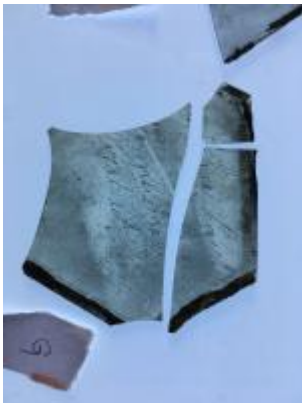

[ELYGM:2018.4.16g](#)

[ELYGM:2018.4.16h](#)