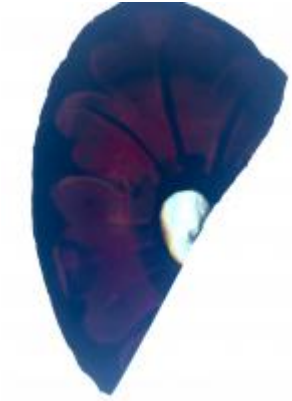

35a - piece of glass with yellow and red paint and stain; 35b - piece of glass with a diagonal pattern and purple enamel

Brief description: fragment of glass from the box of glass fragments from J.W. Knowles studio

35a - piece of glass with yellow and red paint and stain; 35b - piece of glass with a diagonal pattern and purple enamel

Object type: fragment

Number of objects: 2

Production date: 1

Dimensions: Height: 85 mm, Width: 60 mm

[ELYGM:2018.4.30](#)

[ELYGM:2018.4.31](#)

[ELYGM:2018.4.32](#)

[ELYGM:2018.4.33](#)

[ELYGM:2018.4.34](#)

[ELYGM:2018.4.36](#)

[ELYGM:2018.4.37](#)

[ELYGM:2018.4.38](#)

[ELYGM:2018.4.39](#)

[ELYGM:2018.4.40](#)

[ELYGM:2018.4.41](#)

[ELYGM:2018.4.42](#)

[ELYGM:2018.4.43](#)

[ELYGM:2018.4.44](#)

[ELYGM:2018.4.45](#)

[ELYGM:2018.4.46](#)