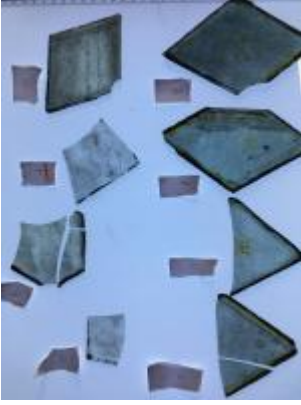

35a - piece of glass with yellow and red paint and stain; 35b - piece of glass with a diagonal pattern and purple enamel

Brief description: fragment of glass from the box of glass fragments from J.W. Knowles studio

[ELYGM:2018.4.13](#)

[ELYGM:2018.4.14](#)

[ELYGM:2018.4.15](#)

[ELYGM:2018.4.16a](#)

[ELYGM:2018.4.16b](#)

[ELYGM:2018.4.16c](#)

[ELYGM:2018.4.16d](#)

[ELYGM:2018.4.16e](#)

[ELYGM:2018.4.16f](#)

[ELYGM:2018.4.16g](#)

[ELYGM:2018.4.16h](#)

[ELYGM:2018.4.17](#)

[ELYGM:2018.4.18](#)

[ELYGM:2018.4.19](#)

[ELYGM:2018.4.20](#)

[ELYGM:2018.4.21](#)

35a - piece of glass with yellow and red paint and stain; 35b - piece of glass with a diagonal p