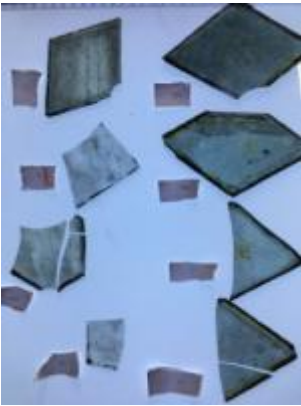

35a - piece of glass with yellow and red paint and stain; 35b - piece of glass with a diagonal pattern and purple enamel

Brief description: fragment of glass from the box of glass fragments from J.W. Knowles studio

[ELYGM:2018.4.13](#)

[ELYGM:2018.4.14](#)

[ELYGM:2018.4.15](#)

[ELYGM:2018.4.16a](#)

[ELYGM:2018.4.16b](#)

[ELYGM:2018.4.16c](#)

[ELYGM:2018.4.16d](#)

[ELYGM:2018.4.16e](#)

[ELYGM:2018.4.16f](#)

[ELYGM:2018.4.16g](#)

[ELYGM:2018.4.16h](#)

[ELYGM:2018.4.17](#)

[ELYGM:2018.4.18](#)

[ELYGM:2018.4.19](#)

[ELYGM:2018.4.20](#)

[ELYGM:2018.4.21](#)

35a - piece of glass with yellow and red paint and stain; 35b - piece of glass with a diagonal p