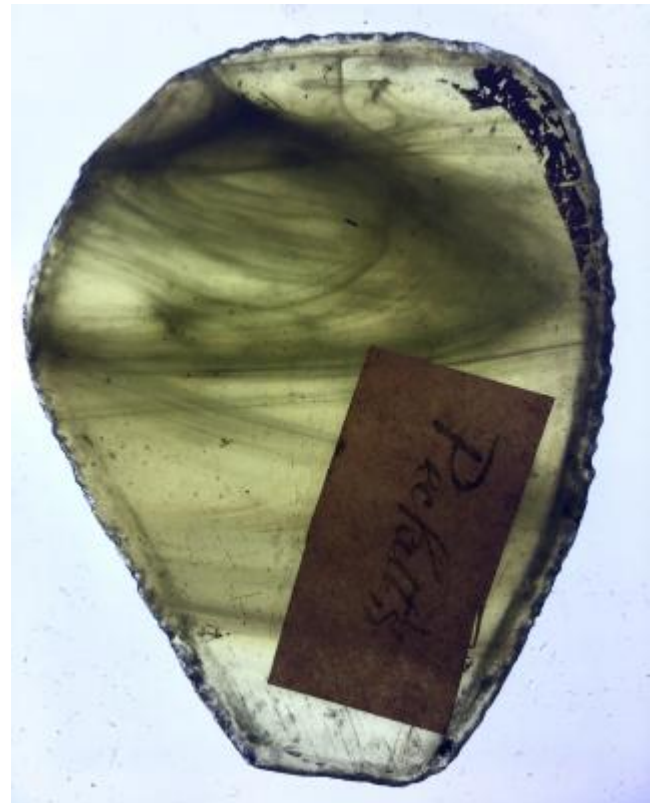

round piece of merky green streaky glass

Brief description: fragment of glass from the box of glass fragments from J.W. Knowles studio

round piece of merky green streaky glass

Object type: fragment

Number of objects: 1

Production date: 1

Dimensions: Height: 110 mm, Width: 85 mm

Inscription: Peckitts Glass wrapped in brown paper and written in ink

Dedication: Peckitt, William

Acquisition: gift 12.2018

Acquisition source: Murray, J.

This item is not currently on display and can only be viewed by prior arrangement

Accession number: ELYGM:2018.4.33

Permalink: <https://stainedglassmuseum.com/object/ELYGM:2018.4.33>