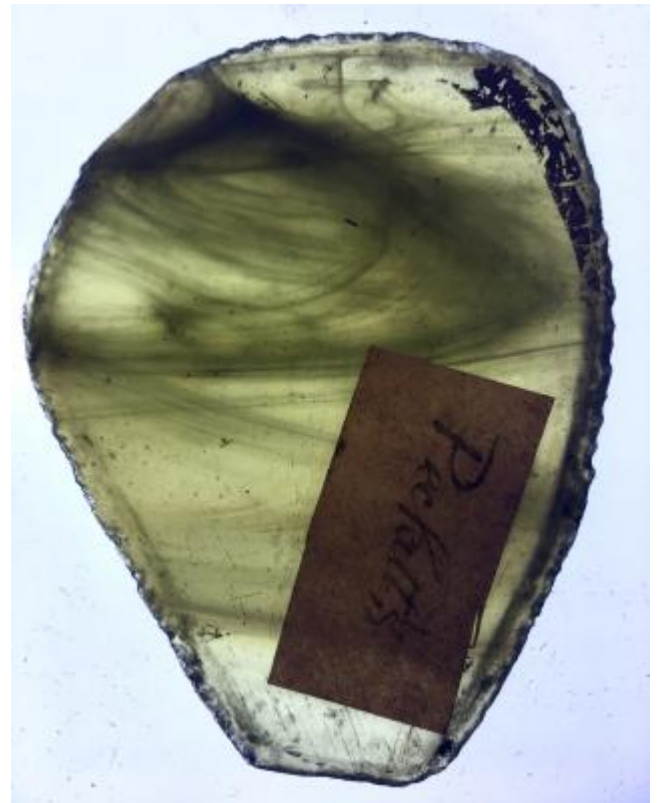

round piece of merky green streaky glass

Brief description: fragment of glass from the box of glass fragments from J.W. Knowles studio

round piece of merky green streaky glass

Object type: glass fragment

Number of objects: 1

Production date: 1

Dimensions: Height: 110 mm, Width: 85 mm

Inscription: Peckitts Glass wrapped in brown paper and written in ink

Dedication: Peckitt, William

Acquisition: gift 12.2018

Acquisition source: Murray, J.

This item is not currently on display and can only be viewed by prior arrangement

Accession number: ELYGM:2018.4.33

Permalink: <https://stainedglassmuseum.com/object/ELYGM:2018.4.33>