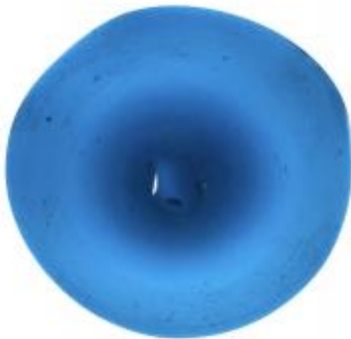

fragment of glass depicting a face showing chin, neck and some hair

Brief description: fragment of glass from the box of glass fragments from J.W. Knowles studio

fragment of glass depicting a face showing chin, neck and some hair

Object type: glass fragment

Number of objects: 1

Production date: 1

Dimensions: Height: 65 mm, Width: 45 mm

Inscription: 'Glass from / Sharrow window / Hull' the fragment was wrapped in brown paper and the inscription on the brown paper read

[ELYGM:2018.4.41](#)

[ELYGM:2018.4.42](#)

[ELYGM:2018.4.43](#)

[ELYGM:2018.4.44](#)

[ELYGM:2018.4.45](#)

[ELYGM:2018.4.46](#)

[ELYGM:2018.4.47](#)

[ELYGM:2018.4.48](#)

[ELYGM:2018.4.49](#)

[ELYGM:2018.4.50](#)

[ELYGM:2018.4.51](#)

[ELYGM:2018.4.52](#)

[ELYGM:2018.4.53](#)

[ELYGM:2018.4.54](#)

[ELYGM:2018.4.55](#)

[ELYGM:2018.4.56](#)