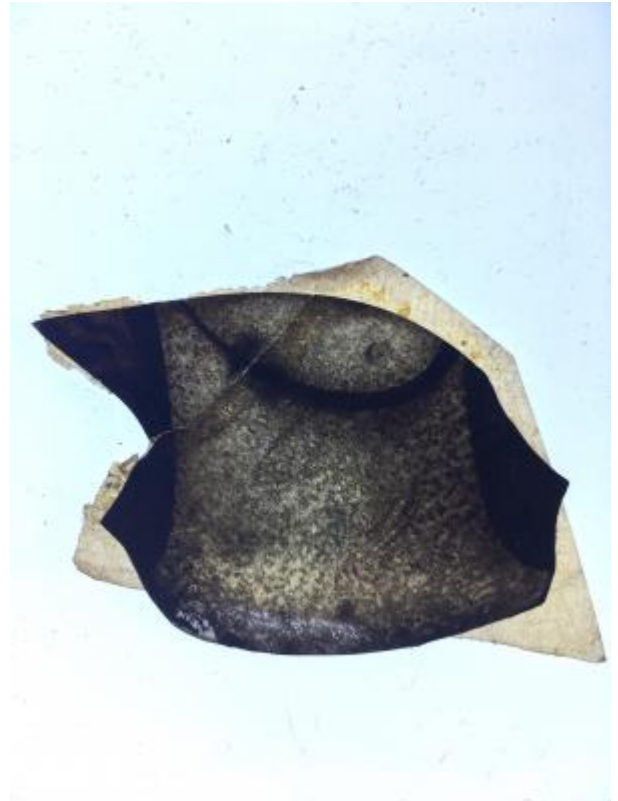

fragment of glass depicting a face showing chin, neck and some hair

Brief description: fragment of glass from the box of glass fragments from J.W. Knowles studio

fragment of glass depicting a face showing chin, neck and some hair

Object type: glass fragment

Number of objects: 1

Production date: 1

Dimensions: Height: 65 mm, Width: 45 mm

Inscription: 'Glass from / Sharrow window / Hull' the fragment was wrapped in brown paper and the inscription on the brown paper read

Acquisition: gift 12.2018

Acquisition source: Murray, J.

This item is not currently on display and can only be viewed by prior arrangement

Accession number: ELYGM:2018.4.26

Permalink: <https://stainedglassmuseum.com/object/ELYGM:2018.4.26>