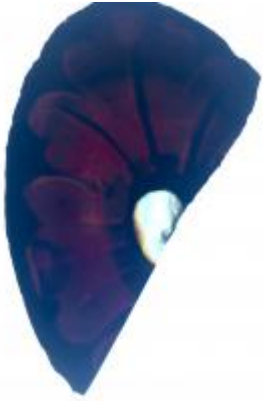

fragment of glass depicting a face showing chin, neck and some hair

Brief description: fragment of glass from the box of glass fragments from J.W. Knowles studio

fragment of glass depicting a face showing chin, neck and some hair

Object type: fragment

Number of objects: 1

Production date: 1

Dimensions: Height: 65 mm, Width: 45 mm

Inscription: 'Glass from / Sharrow window / Hull' the fragment was wrapped in brown paper and the inscription on the brown paper read

[ELYGM:2018.4.33](#)

[ELYGM:2018.4.34](#)

[ELYGM:2018.4.35](#)

[ELYGM:2018.4.36](#)

[ELYGM:2018.4.37](#)

[ELYGM:2018.4.38](#)

[ELYGM:2018.4.39](#)

[ELYGM:2018.4.40](#)

[ELYGM:2018.4.41](#)

[ELYGM:2018.4.42](#)

[ELYGM:2018.4.43](#)

[ELYGM:2018.4.44](#)

[ELYGM:2018.4.45](#)

[ELYGM:2018.4.46](#)

[ELYGM:2018.4.47](#)

[ELYGM:2018.4.48](#)