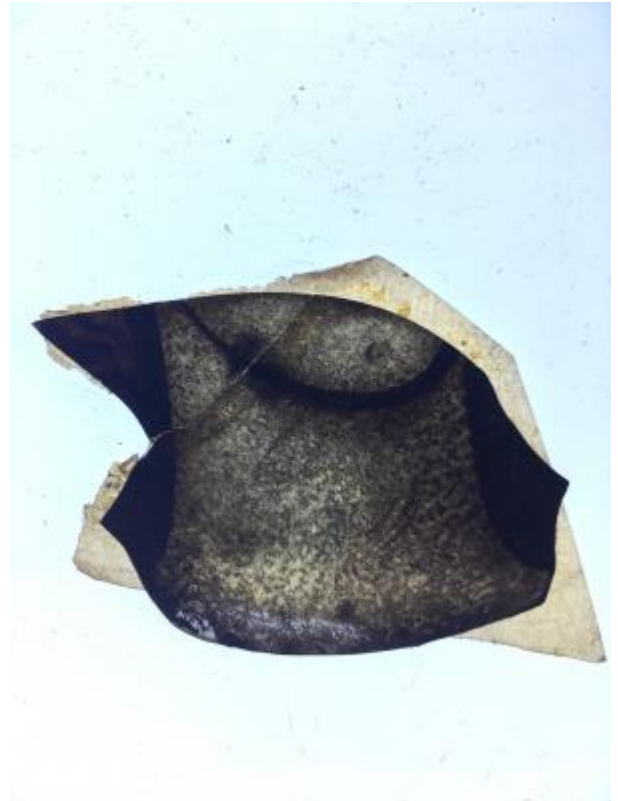

fragment of glass depicting a face showing chin, neck and some hair

Brief description: fragment of glass from the box of glass fragments from J.W. Knowles studio

fragment of glass depicting a face showing chin, neck and some hair

Object type: fragment

Number of objects: 1

Production date: 1

Dimensions: Height: 65 mm, Width: 45 mm

Inscription: 'Glass from / Sharrow window / Hull' the fragment was wrapped in brown paper and the inscription on the brown paper read

Acquisition: gift 12.2018

Acquisition source: Murray, J.

This item is not currently on display and can only be viewed by prior arrangement

Accession number: ELYGM:2018.4.26

Permalink: <https://stainedglassmuseum.com/object/ELYGM:2018.4.26>