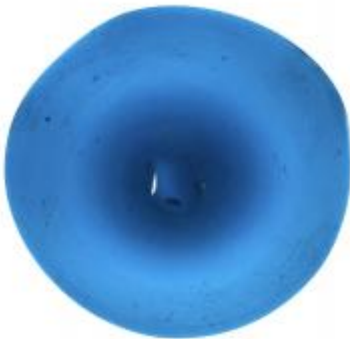

fragment of glass depicting a face showing chin, neck and some hair

Brief description: fragment of glass from the box of glass fragments from J.W. Knowles studio

fragment of glass depicting a face showing chin, neck and some hair

Object type: fragment

Number of objects: 1

Production date: 1

Dimensions: Height: 65 mm, Width: 45 mm

Inscription: 'Glass from / Sharrow window / Hull' the fragment was wrapped in brown paper and the inscription on the brown paper read

[ELYGM:2018.4.41](#)

[ELYGM:2018.4.42](#)

[ELYGM:2018.4.43](#)

[ELYGM:2018.4.44](#)

[ELYGM:2018.4.45](#)

[ELYGM:2018.4.46](#)

[ELYGM:2018.4.47](#)

[ELYGM:2018.4.48](#)

[ELYGM:2018.4.49](#)

[ELYGM:2018.4.50](#)

[ELYGM:2018.4.51](#)

[ELYGM:2018.4.52](#)

[ELYGM:2018.4.53](#)

[ELYGM:2018.4.54](#)

[ELYGM:2018.4.55](#)

[ELYGM:2018.4.56](#)