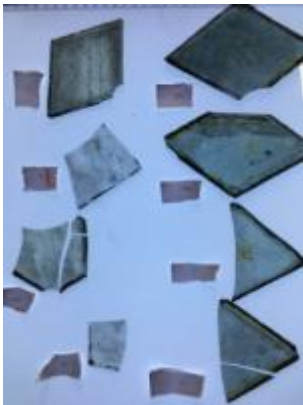

fragment of glass depicting a face showing chin, neck and some hair

Brief description: fragment of glass from the box of glass fragments from J.W. Knowles studio

fragment of glass depicting a face showing chin, neck and some hair

Object type: fragment

Number of objects: 1

Production date: 1

Dimensions: Height: 65 mm, Width: 45 mm

Inscription: 'Glass from / Sharrow window / Hull' the fragment was wrapped in brown paper and the inscription on the brown paper read

[ELYGM:2018.4.9h](#)

[ELYGM:2018.4.9i](#)

[ELYGM:2018.4.9j](#)

[ELYGM:2018.4.10](#)

[ELYGM:2018.4.11](#)

[ELYGM:2018.4.12](#)

[ELYGM:2018.4.13](#)

[ELYGM:2018.4.14](#)

[ELYGM:2018.4.15](#)

[ELYGM:2018.4.16a](#)

[ELYGM:2018.4.16b](#)

[ELYGM:2018.4.16c](#)

[ELYGM:2018.4.16d](#)

[ELYGM:2018.4.16e](#)

[ELYGM:2018.4.16f](#)

[ELYGM:2018.4.16g](#)