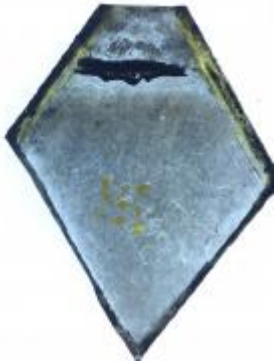

fragment of glass depicting a face showing chin, neck and some hair

Brief description: fragment of glass from the box of glass fragments from J.W. Knowles studio

fragment of glass depicting a face showing chin, neck and some hair

Object type: fragment

Number of objects: 1

Production date: 1

Dimensions: Height: 65 mm, Width: 45 mm

Inscription: 'Glass from / Sharrow window / Hull' the fragment was wrapped in brown paper and the inscription on the brown paper read

[ELYGM:2018.4.57](#)

[ELYGM:2018.4.58](#)

[ELYGM:2018.4.59](#)

[ELYGM:2018.4.60](#)

[ELYGM:2018.4.61](#)

[ELYGM:2018.4.62](#)

[ELYGM:2018.4.63](#)

[ELYGM:2018.4.64](#)

[ELYGM:2018.4.65](#)

[ELYGM:2018.4.66](#)

[ELYGM:2018.4.67](#)

[ELYGM:2018.4.68](#)

[ELYGM:2018.4.69](#)

[ELYGM:2018.4.70](#)

fragment of glass depicting a face showing chin, neck and some hair