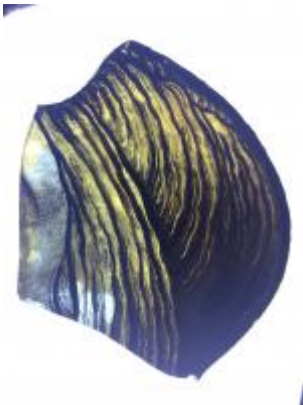

[ELYGM:2018.4.17](#)

[ELYGM:2018.4.18](#)