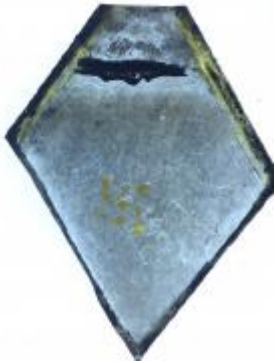

fragment of glass depicting a face showing chin, neck and some hair

Brief description: fragment of glass from the box of glass fragments from J.W. Knowles studio

fragment of glass depicting a face showing chin, neck and some hair

Object type: glass fragment

Number of objects: 1

Production date: 1

Dimensions: Height: 65 mm, Width: 45 mm

Inscription: 'Glass from / Sharrow window / Hull' the fragment was wrapped in brown paper and the inscription on the brown paper read

[ELYGM:2018.4.57](#)

[ELYGM:2018.4.58](#)

[ELYGM:2018.4.59](#)

[ELYGM:2018.4.60](#)

[ELYGM:2018.4.61](#)

[ELYGM:2018.4.62](#)

[ELYGM:2018.4.63](#)

[ELYGM:2018.4.64](#)

[ELYGM:2018.4.65](#)

[ELYGM:2018.4.66](#)

[ELYGM:2018.4.67](#)

[ELYGM:2018.4.68](#)

[ELYGM:2018.4.69](#)

[ELYGM:2018.4.70](#)

fragment of glass depicting a face showing chin, neck and some hair