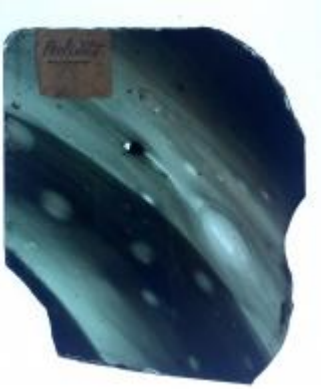

fragment of glass depicting a face showing chin, neck and some hair

Brief description: fragment of glass from the box of glass fragments from J.W. Knowles studio

fragment of glass depicting a face showing chin, neck and some hair

Object type: fragment

Number of objects: 1

Production date: 1

Dimensions: Height: 65 mm, Width: 45 mm

Inscription: 'Glass from / Sharrow window / Hull' the fragment was wrapped in brown paper and the inscription on the brown paper read

[ELYGM:2018.4.24](#)

[ELYGM:2018.4.25](#)

[ELYGM:2018.4.27](#)

[ELYGM:2018.4.28](#)

[ELYGM:2018.4.29](#)

[ELYGM:2018.4.30](#)

[ELYGM:2018.4.31](#)

[ELYGM:2018.4.32](#)