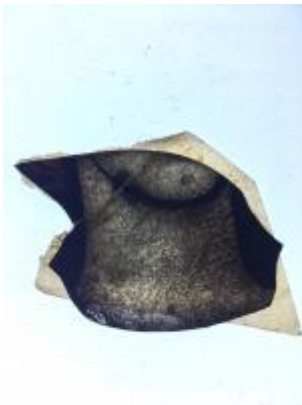

[ELYGM:2018.4.26](#)

[ELYGM:2018.4.27](#)