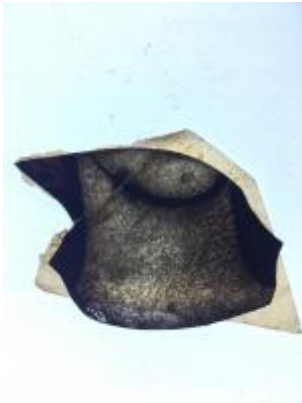

[ELYGM:2018.4.26](#)

[ELYGM:2018.4.27](#)