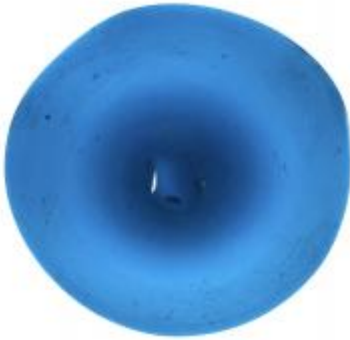

fragment of glass depicting a face showing an eye, eye lashes, nose and upper lip

Brief description: fragment of glass from the box of glass fragments from J.W. Knowles studio

fragment of glass depicting a face showing an eye, eye lashes, nose and upper lip

Object type: glass fragment

Number of objects: 1

Production date: 1

Dimensions: Height: 60 mm, Width: 75 mm

Inscription: 'Glass from / Sharrow window / Hull' the fragment was wrapped in brown paper and the inscription on the brown paper read

[ELYGM:2018.4.41](#)

[ELYGM:2018.4.42](#)

[ELYGM:2018.4.43](#)

[ELYGM:2018.4.44](#)

[ELYGM:2018.4.45](#)

[ELYGM:2018.4.46](#)

[ELYGM:2018.4.47](#)

[ELYGM:2018.4.48](#)

[ELYGM:2018.4.49](#)

[ELYGM:2018.4.50](#)

[ELYGM:2018.4.51](#)

[ELYGM:2018.4.52](#)

[ELYGM:2018.4.53](#)

[ELYGM:2018.4.54](#)

[ELYGM:2018.4.55](#)

[ELYGM:2018.4.56](#)